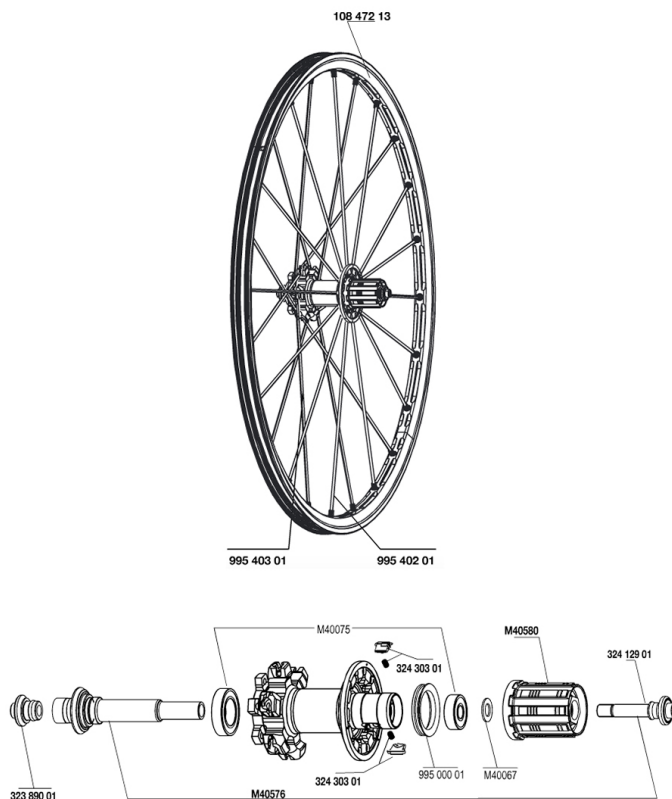

REFERENCES WHEELS

RIMS

&NBSP;:

10847213	REAR CROSSMAX ST DISC 010 RIM
----------	-------------------------------

SPOKES

99540201	12 DRV BLK SPK XMAX ST 248mm
99540301	12 NDR BLK SPK XMAX ST D 263mm

HUB SHELLS

M40576	REAR AXLE CROSSMAX UST DISC
32430301	FTSX PAWLS KIT (MTB WHEELS)
M40067	INTERNAL FREEWHEEL SPACER FTSL/FTSX
M40075	REAR HUB 608+6903 BEARINGS
99500001	FTSL/FTSX FREEHUB BODY SEAL
32389001	R.FORK SUPPORT CROSSMAX SL DCL
32412901	REAR AXLE BOLT PREP HG9
M40580	FTSX FREEWHEEL BODY HG9

MAVIC *Crossmax ST Disc*

Specifications

WHEEL WEIGHTS