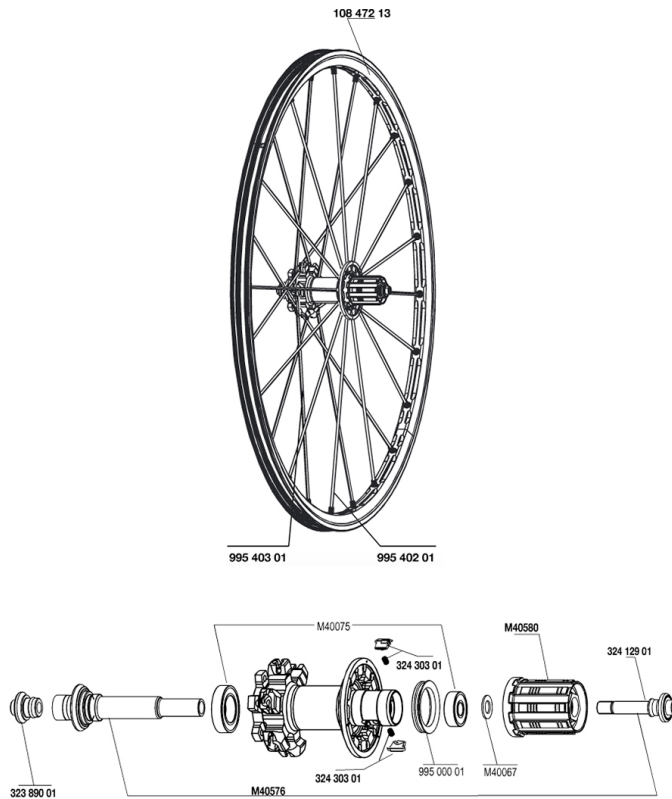

REFERENCES WHEELS

RIMS

&NBSP;:

10847213	REAR CROSSMAX ST DISC 010 RIM
----------	-------------------------------

SPOKES

99540301	12 NDR BLK SPK XMAX ST D 263mm
99540201	12 DRV BLK SPK XMAX ST 248mm

HUB SHELLS

M40075	REAR HUB 608+6903 BEARINGS
99500001	FTSL/FTSX FREEHUB BODY SEAL
32389001	R.FORK SUPPORT CROSSMAX SL DCL
32412901	REAR AXLE BOLT PREP HG9
M40580	FTSX FREEWHEEL BODY HG9
M40576	REAR AXLE CROSSMAX UST DISC
32430301	FTSX PAWLS KIT (MTB WHEELS)
M40067	INTERNAL FREEWHEEL SPACER FTSL/FTSX

MAVIC *Crossmax ST Disc*

Specifications

WHEEL WEIGHTS