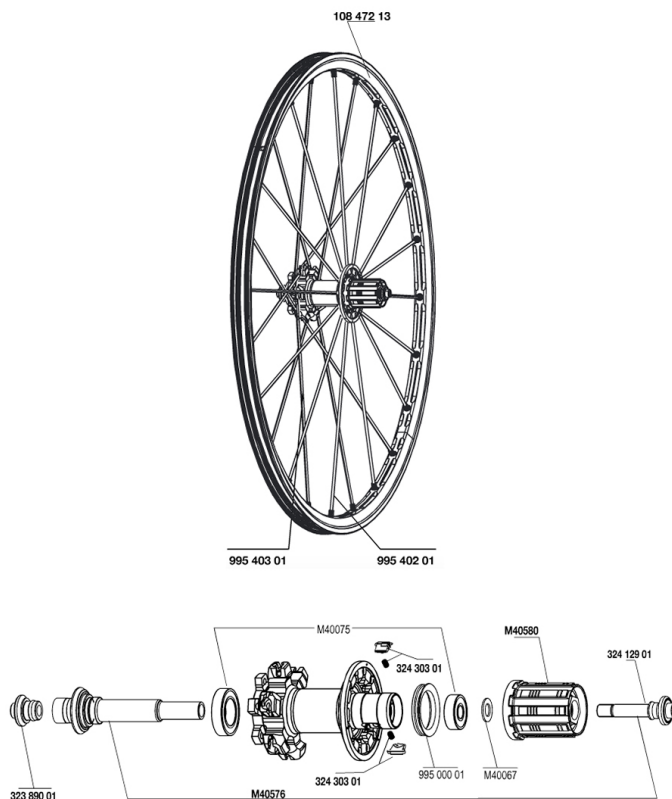

REFERENCES WHEELS

RIMS

&NBSP;:

10847213	REAR CROSSMAX ST DISC 010 RIM
----------	-------------------------------

SPOKES

99540301	12 NDR BLK SPK XMAX ST D 263mm
99540201	12 DRV BLK SPK XMAX ST 248mm

HUB SHELLS

M40576	REAR AXLE CROSSMAX UST DISC
32430301	FTSX PAWLS KIT (MTB WHEELS)
M40067	INTERNAL FREEWHEEL SPACER FTSL/FTSX
M40075	REAR HUB 608+6903 BEARINGS
99500001	FTSL/FTSX FREEHUB BODY SEAL
32389001	R.FORK SUPPORT CROSSMAX SL DCL
32412901	REAR AXLE BOLT PREP HG9
M40580	FTSX FREEWHEEL BODY HG9

MAVIC *Crossmax ST Disc*

Specifications

WHEEL WEIGHTS