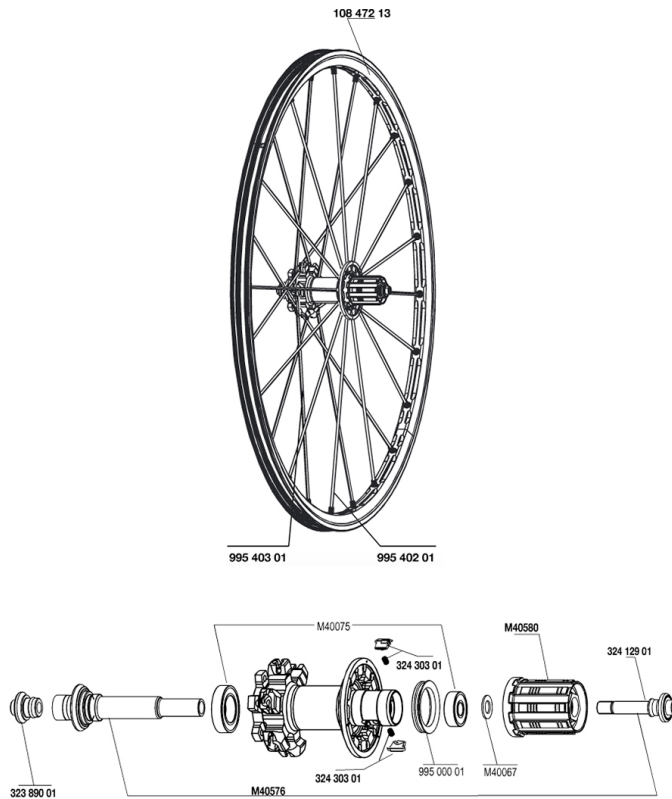

REFERENCES WHEELS

RIMS

&NBSP;:

10847213	REAR CROSSMAX ST DISC 010 RIM
----------	-------------------------------

SPOKES

99540201	12 DRV BLK SPK XMAX ST 248mm
99540301	12 NDR BLK SPK XMAX ST D 263mm

HUB SHELLS

32389001	R.FORK SUPPORT CROSSMAX SL DCL
32412901	REAR AXLE BOLT PREP HG9
M40580	FTSX FREEWHEEL BODY HG9
M40576	REAR AXLE CROSSMAX UST DISC
32430301	FTSX PAWLS KIT (MTB WHEELS)
M40067	INTERNAL FREEWHEEL SPACER FTSL/FTSX
M40075	REAR HUB 608+6903 BEARINGS
99500001	FTSL/FTSX FREEHUB BODY SEAL

MAVIC *Crossmax ST Disc*

Specifications

WHEEL WEIGHTS