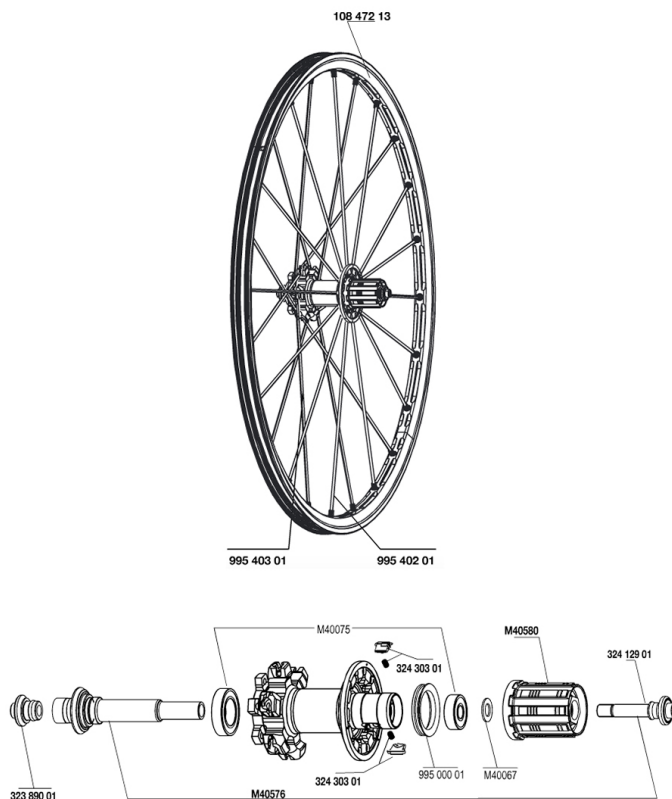

REFERENCES WHEELS

RIMS

&NBSP;:

10847213	REAR CROSSMAX ST DISC 010 RIM
----------	-------------------------------

SPOKES

99540301	12 NDR BLK SPK XMAX ST D 263mm
99540201	12 DRV BLK SPK XMAX ST 248mm

HUB SHELLS

M40075	REAR HUB 608+6903 BEARINGS
99500001	FTSL/FTSX FREEHUB BODY SEAL
32389001	R.FORK SUPPORT CROSSMAX SL DCL
32412901	REAR AXLE BOLT PREP HG9
M40580	FTSX FREEWHEEL BODY HG9
M40576	REAR AXLE CROSSMAX UST DISC
32430301	FTSX PAWLS KIT (MTB WHEELS)
M40067	INTERNAL FREEWHEEL SPACER FTSL/FTSX

MAVIC *Crossmax ST Disc*

Specifications

WHEEL WEIGHTS