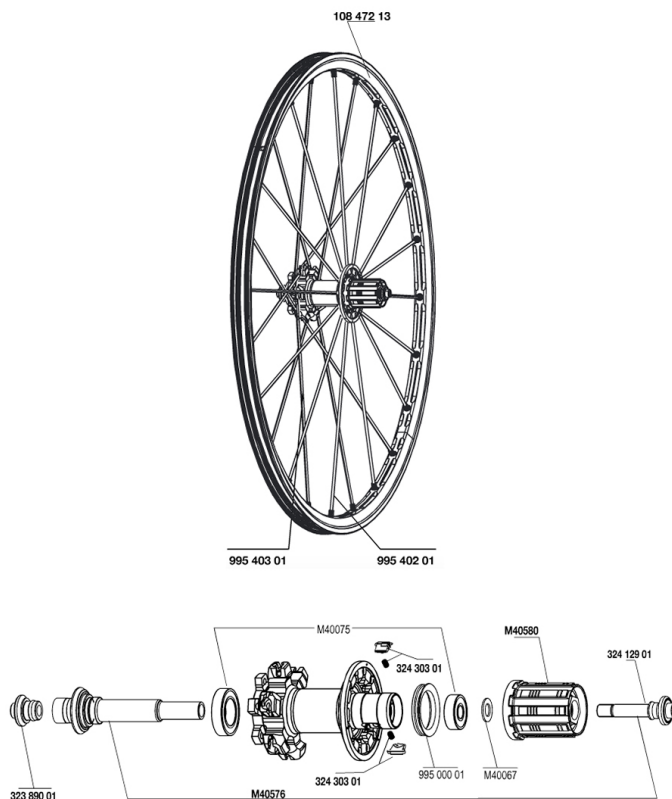

## REFERENCES WHEELS

### RIMS

&NBSP;:

10847213	REAR CROSSMAX ST DISC 010 RIM
----------	-------------------------------

### SPOKES

99540201	12 DRV BLK SPK XMAX ST 248mm
99540301	12 NDR BLK SPK XMAX ST D 263mm

**MAVIC** *Crossmax ST Disc*

***Specifications***

WHEEL WEIGHTS