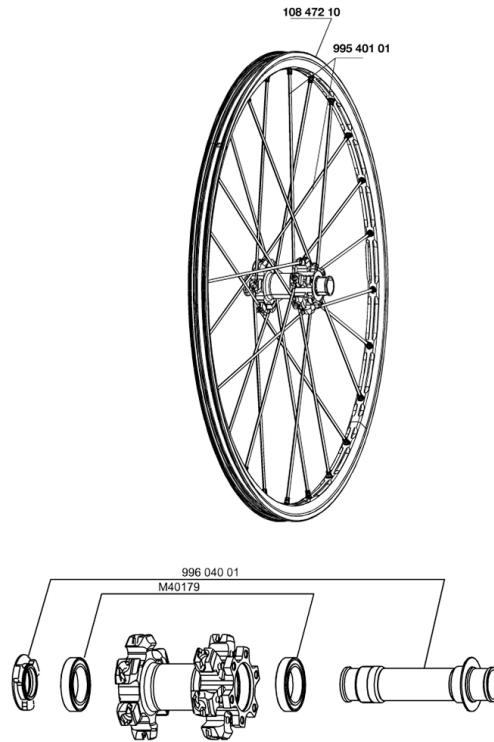

REFERENCES WHEELS**RIMS**

&NBSP;:

10847210	FRONT CROSSMAX ST DISC 010 RIM
----------	--------------------------------

SPOKES

99540101	12 FR.BLK SPK XMAX ST 261mm
----------	-----------------------------

HUB SHELLS

99604001	FR.AXLE CROSSMAX ST DISC 20mm
M40179	FRONT BEARING 25x37x7 20mm AXLE

MAVIC *Crossmax ST Disc 20mm***Specifications**

WHEEL WEIGHTS