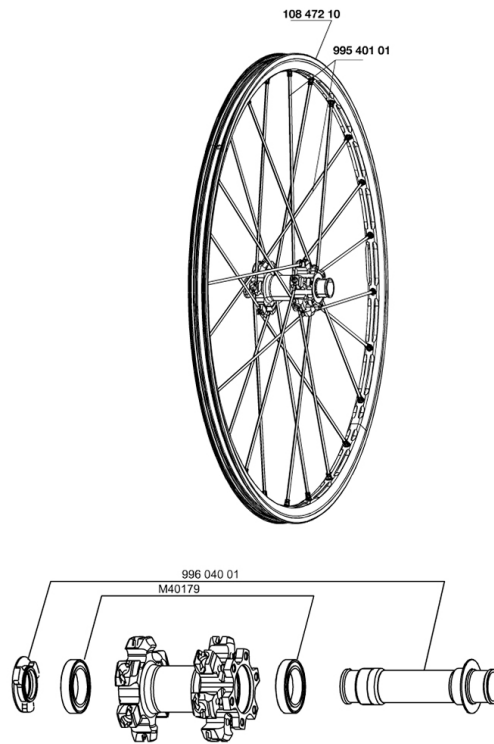

REFERENCES WHEELS**RIMS**

&NBSP;:

10847210	FRONT CROSSMAX ST DISC 010 RIM
----------	--------------------------------

SPOKES

99540101	12 FR.BLK SPK XMAX ST 261mm
----------	-----------------------------

HUB SHELLS

M40179	FRONT BEARING 25x37x7 20mm AXLE
99604001	FR.AXLE CROSSMAX ST DISC 20mm

Crossmax ST Disc 20mm

Specifications

WHEEL WEIGHTS