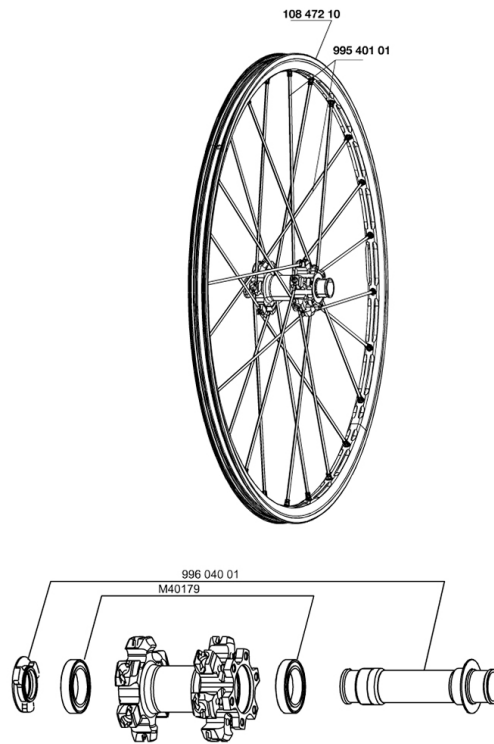

REFERENCES WHEELS**RIMS**

&NBSP;:

10847210	FRONT CROSSMAX ST DISC 010 RIM
----------	--------------------------------

SPOKES

99540101	12 FR.BLK SPK XMAX ST 261mm
----------	-----------------------------

HUB SHELLS

99604001	FR.AXLE CROSSMAX ST DISC 20mm
M40179	FRONT BEARING 25x37x7 20mm AXLE

MAVIC *Crossmax ST Disc 20mm***Specifications**

WHEEL WEIGHTS