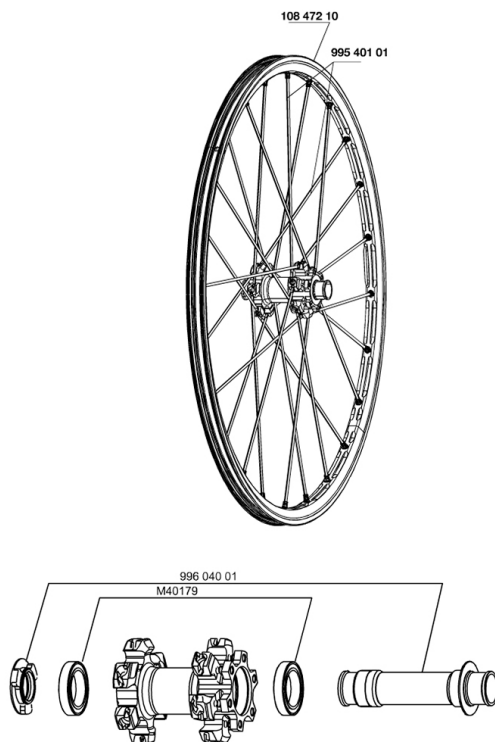

**REFERENCES WHEELS****RIMS**

&amp;NBSP;:

10847210	FRONT CROSSMAX ST DISC 010 RIM
----------	--------------------------------

**SPOKES**

99540101	12 FR.BLK SPK XMAX ST 261mm
----------	-----------------------------

**HUB SHELLS**

99604001	FR.AXLE CROSSMAX ST DISC 20mm
M40179	FRONT HUB BEARING KIT 20mm AXLE

**MAVIC** *Crossmax ST Disc 20mm*

**Specifications**

WHEEL WEIGHTS