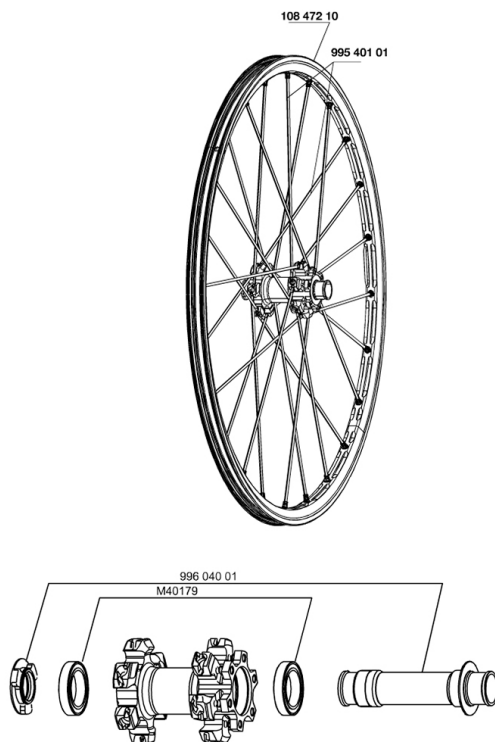

REFERENCES WHEELS**RIMS**

&NBSP;:

10847210	FRONT CROSSMAX ST DISC 010 RIM
----------	--------------------------------

SPOKES

99540101	12 FR.BLK SPK XMAX ST 261mm
----------	-----------------------------

HUB SHELLS

99604001	FR.AXLE CROSSMAX ST DISC 20mm
M40179	FRONT BEARING 25x37x7 20mm AXLE

Crossmax ST Disc 20mm

Specifications

WHEEL WEIGHTS