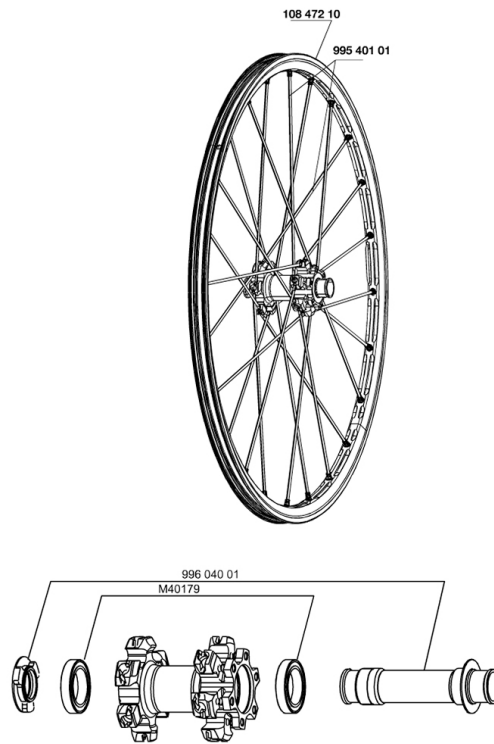

REFERENCES WHEELS**RIMS**

&NBSP;:

10847210	FRONT CROSSMAX ST DISC 010 RIM
----------	--------------------------------

SPOKES

99540101	12 FR.BLK SPK XMAX ST 261mm
----------	-----------------------------

HUB SHELLS

M40179	FRONT BEARING 25x37x7 20mm AXLE
99604001	FR.AXLE CROSSMAX ST DISC 20mm

MAVIC *Crossmax ST Disc 20mm***Specifications**

WHEEL WEIGHTS