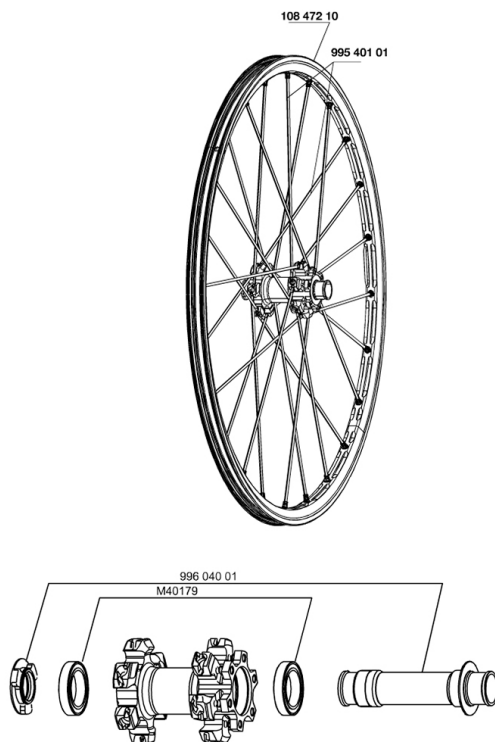

REFERENZE RUOTE**RIMS**

&NBSP;:

10847210	FRONT CROSSMAX ST DISC 010 RIM
----------	--------------------------------

SPOKES

99540101	12 RAGGI ANT. BLACK XMAX ST 261mm
----------	-----------------------------------

HUB SHELLS

99604001	KIT ASSE ANT. CROSSMAX ST DISC 20mm
M40179	FRONT BEARING 25x37x7 20mm AXLE

MAVIC *Crossmax ST Disc 20mm***Specifications**

PESI RUOTE