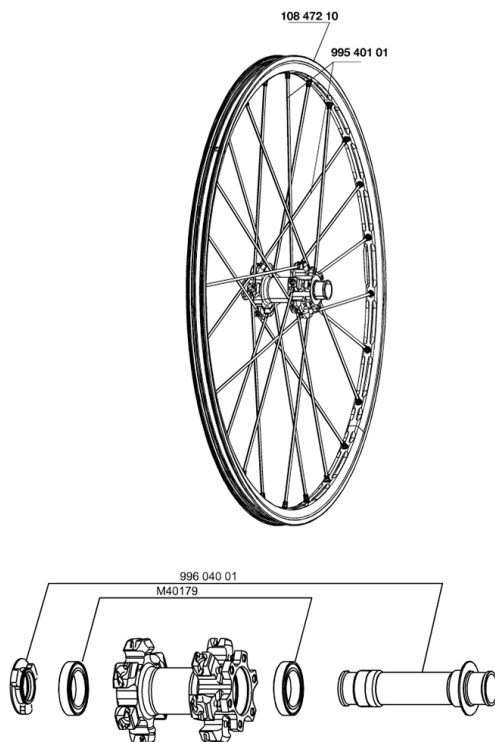

REFERENZE RUOTE

RIMS

&NBSP;:

10847210 FRONT CROSSMAX ST DISC 010 RIM

SPOKES

99540101 12 RAGGI ANT. BLACK XMAX ST 261mm

HUB SHELLS

M40179 FRONT BEARING 25x37x7 20mm AXLE
99604001 KIT ASSE ANT. CROSSMAX ST DISC 20mm

MAVIC *Crossmax ST Disc 20mm***Specifications**

PESI RUOTE