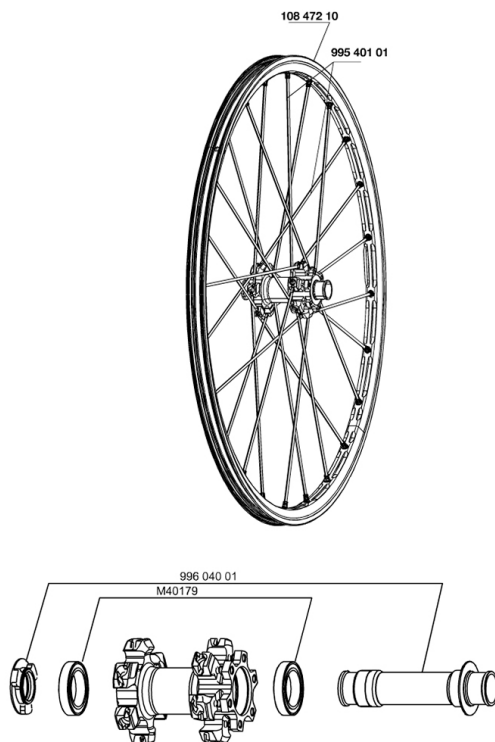

REFERENZE RUOTE

RIMS

&NBSP;:

10847210 FRONT CROSSMAX ST DISC 010 RIM

SPOKES

99540101 12 RAGGI ANT. BLACK XMAX ST 261mm

HUB SHELLS

99604001 KIT ASSE ANT. CROSSMAX ST DISC 20mm
M40179 FRONT BEARING 25x37x7 20mm AXLE

MAVIC *Crossmax ST Disc 20mm***Specifications**

PESI RUOTE