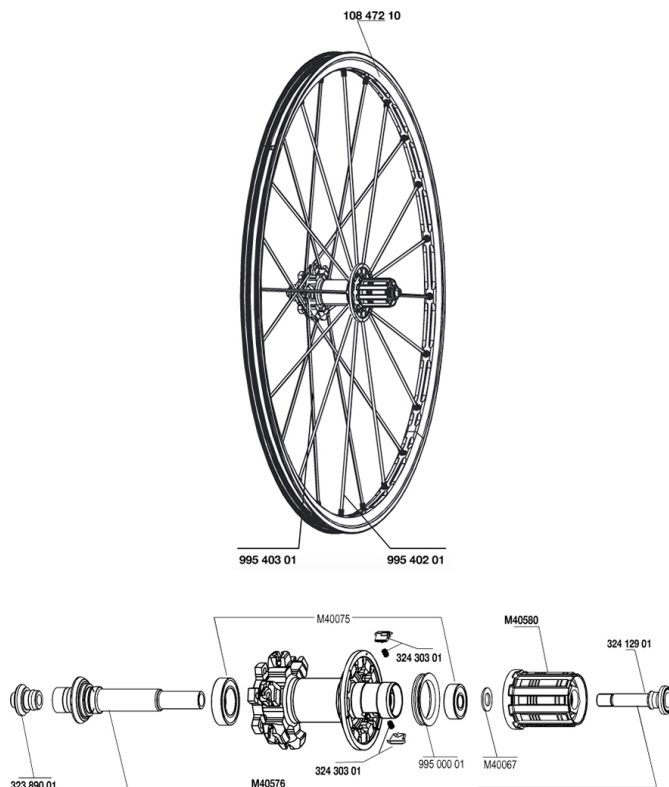

REFERENZEN RÄDER

RIMS

&NBSP;:

10847210 FRONT CROSSMAX ST DISC 010 RIM

SPOKES

99540201 12 DRV BLK SPK XMAX ST 248mm
99540301 12 NDR BLK SPK XMAX ST D 263mm

HUB SHELLS

M40576 REAR AXLE CROSSMAX UST DISC
32430301 FT SX MTB PAWLS KIT
M40067 10 SPACERS FRW/HUB BODY
M40075 REAR HUB 608+6903 BEARINGS
99500001 FTSL/FTSX FREEHUB BODY SEAL
32389001 R.FORK SUPPORT CROSSMAX SL DCL
32412901 REAR AXLE BOLT PREP HG9
M40580 CORPS DE ROUE LIBRE FTS "L" HG9

MAVIC *Crossmax ST Disc 20mm*

2
2010
REAR

Specifications

RADGEWICHTE