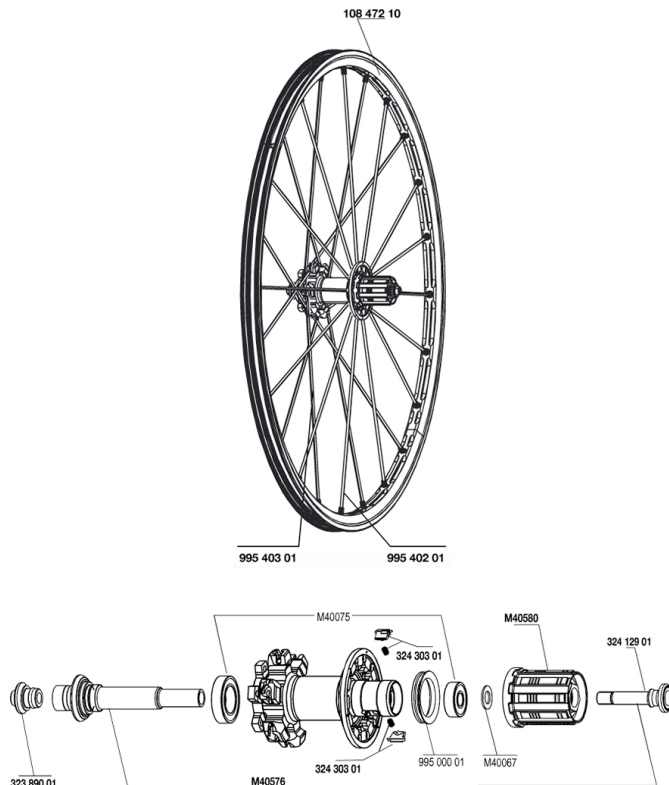

REFERENCES WHEELS

RIMS

&NBSP;:

10847210	FRONT CROSSMAX ST DISC 010 RIM
----------	--------------------------------

SPOKES

99540301	12 NDR BLK SPK XMAX ST D 263mm
99540201	12 DRV BLK SPK XMAX ST 248mm

HUB SHELLS

M40075	REAR HUB 608+6903 BEARINGS
99500001	FTSL/FTSX FREEHUB BODY SEAL
32389001	R.FORK SUPPORT CROSSMAX SL DCL
32412901	REAR AXLE BOLT PREP HG9
M40580	FTSX FREEWHEEL BODY HG9
M40576	REAR AXLE CROSSMAX UST DISC
32430301	FTSX PAWLS KIT (MTB WHEELS)
M40067	INTERNAL FREEWHEEL SPACER FTSL/FTSX

MAVIC *Crossmax ST Disc 20mm***Specifications**

WHEEL WEIGHTS