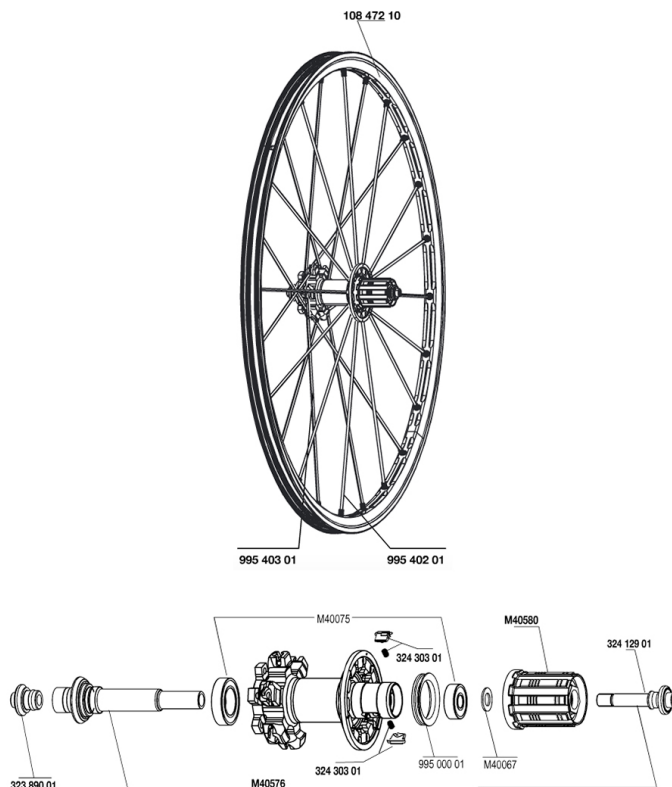

REFERENCES WHEELS

RIMS

&NBSP;:

10847210	FRONT CROSSMAX ST DISC 010 RIM
----------	--------------------------------

SPOKES

99540201	12 DRV BLK SPK XMAX ST 248mm
99540301	12 NDR BLK SPK XMAX ST D 263mm

HUB SHELLS

32389001	R.FORK SUPPORT CROSSMAX SL DCL
32412901	REAR AXLE BOLT PREP HG9
M40580	FTSX FREEWHEEL BODY HG9
M40576	REAR AXLE CROSSMAX UST DISC
32430301	FTSX PAWLS KIT (MTB WHEELS)
M40067	INTERNAL FREEWHEEL SPACER FTSL/FTSX
M40075	REAR HUB 608+6903 BEARINGS
99500001	FTSL/FTSX FREEHUB BODY SEAL

Crossmax ST Disc 20mm

Specifications

WHEEL WEIGHTS