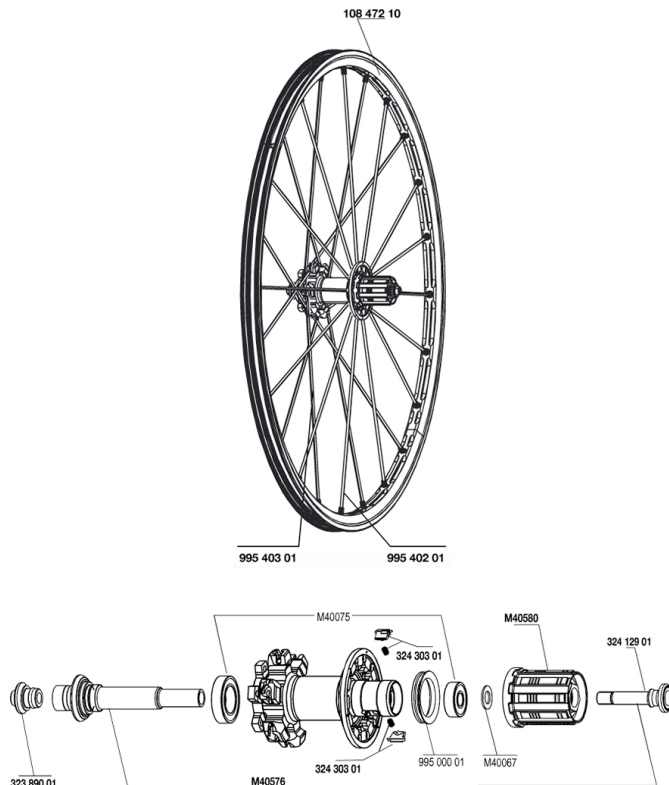

REFERENCES WHEELS

RIMS

&NBSP;:

10847210	FRONT CROSSMAX ST DISC 010 RIM
----------	--------------------------------

SPOKES

99540301	12 NDR BLK SPK XMAX ST D 263mm
99540201	12 DRV BLK SPK XMAX ST 248mm

HUB SHELLS

M40075	REAR HUB 608+6903 BEARINGS
99500001	FTSL/FTSX FREEHUB BODY SEAL
32389001	R.FORK SUPPORT CROSSMAX SL DCL
32412901	REAR AXLE BOLT PREP HG9
M40580	FTSX FREEWHEEL BODY HG9
M40576	REAR AXLE CROSSMAX UST DISC
32430301	FTSX PAWLS KIT (MTB WHEELS)
M40067	INTERNAL FREEWHEEL SPACER FTSL/FTSX

Crossmax ST Disc 20mm

Specifications

WHEEL WEIGHTS