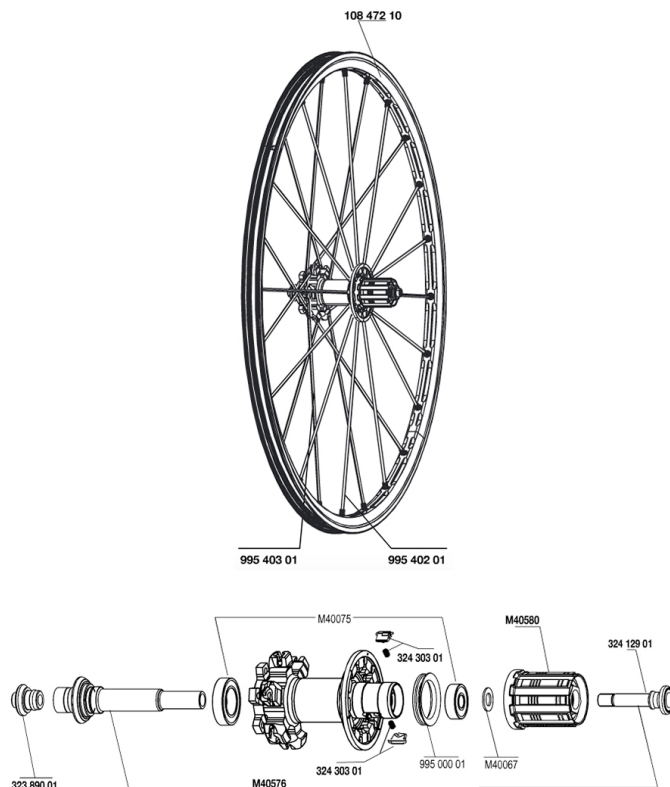

REFERENCES WHEELS

RIMS

&NBSP;:

10847210	FRONT CROSSMAX ST DISC 010 RIM
----------	--------------------------------

SPOKES

99540301	12 NDR BLK SPK XMAX ST D 263mm
99540201	12 DRV BLK SPK XMAX ST 248mm

HUB SHELLS

M40075	REAR HUB 608+6903 BEARINGS
99500001	FTSL/FTSX FREEHUB BODY SEAL
32389001	R.FORK SUPPORT CROSSMAX SL DCL
32412901	REAR AXLE BOLT PREP HG9
M40580	FTSX FREEWHEEL BODY HG9
M40576	REAR AXLE CROSSMAX UST DISC
32430301	FTSX PAWLS KIT (MTB WHEELS)
M40067	INTERNAL FREEWHEEL SPACER FTSL/FTSX

Crossmax ST Disc 20mm

Specifications

WHEEL WEIGHTS