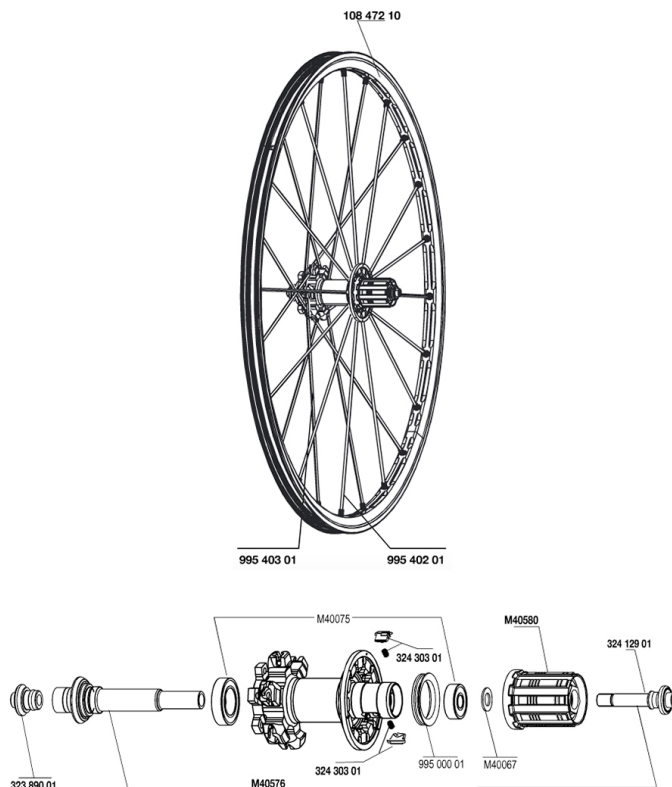

## REFERENCES WHEELS

### SPOKES

99540301	12 NDR BLK SPK XMAX ST D 263mm
99540201	12 DRV BLK SPK XMAX ST 248mm

# Crossmax ST Disc 20mm

## Specifications

WHEEL WEIGHTS