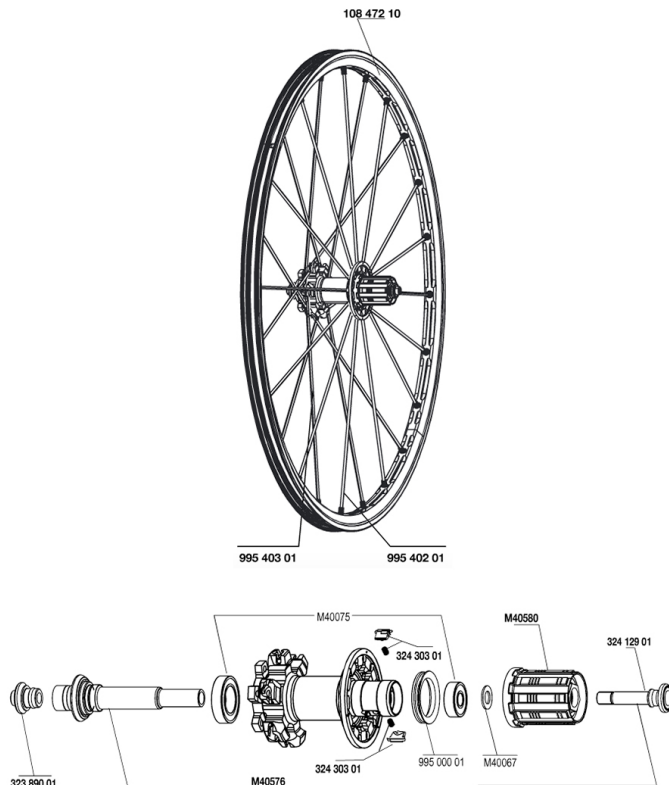

REFERENCES WHEELS

RIMS

&NBSP;:

10847210	FRONT CROSSMAX ST DISC 010 RIM
----------	--------------------------------

SPOKES

99540301	12 NDR BLK SPK XMAX ST D 263mm
99540201	12 DRV BLK SPK XMAX ST 248mm

HUB SHELLS

M40576	REAR AXLE CROSSMAX UST DISC
32430301	FTSX PAWLS KIT (MTB WHEELS)
M40067	INTERNAL FREEWHEEL SPACER FTSL/FTSX
M40075	REAR HUB 608+6903 BEARINGS
99500001	FTSL/FTSX FREEHUB BODY SEAL
32389001	R.FORK SUPPORT CROSSMAX SL DCL
32412901	REAR AXLE BOLT PREP HG9
M40580	FTSX FREEWHEEL BODY HG9

Crossmax ST Disc 20mm

Specifications

WHEEL WEIGHTS