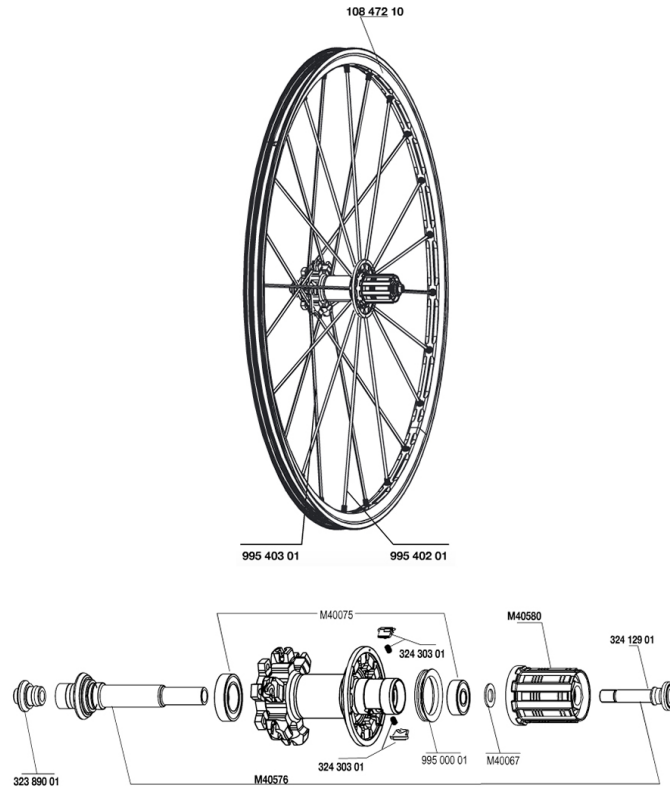

MAVIC **Crossmax ST Disc 20mm**

RUEDAS REFERENCIAS

**RIMS**

&NBSP;:

10847210 FRONT CROSSMAX ST DISC 010 RIM

SPOKES

99540201 12 DRV BLK SPK XMAX ST 248mm
 99540301 12 NDR BLK SPK XMAX ST D 263mm

HUB SHELLS

M40576 REAR AXLE CROSSMAX UST DISC
 32430301 FTSX MTB PAWLS KIT
 M40067 10 SPACERS FRW/HUB BODY
 M40075 REAR HUB 608+6903 BEARINGS
 99500001 FTSL/FTSX FREEHUB BODY SEAL
 32389001 R.FORK SUPPORT CROSSMAX SL DCL
 32412901 REAR AXLE BOLT PREP HG9
 M40580 CORPS DE ROUE LIBRE FTS "L" HG9

MAVIC *Crossmax ST Disc 20mm***Specifications**

PESOS DE RUEDAS