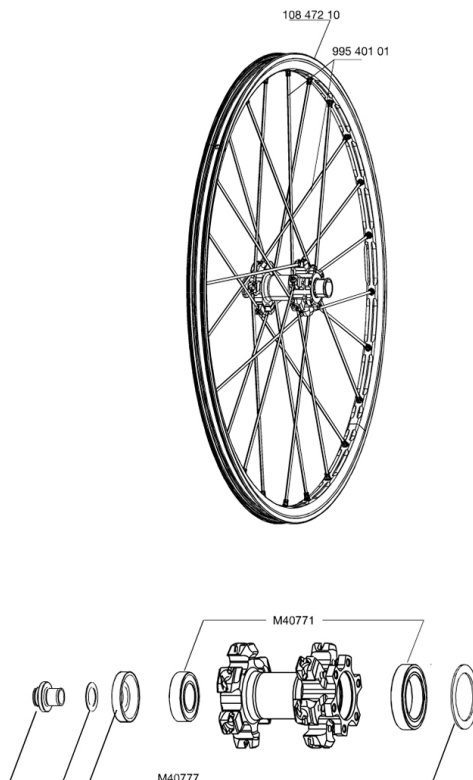

REFERENCES WHEELS**RIMS**

&NBSP;:

10847210	FRONT CROSSMAX ST DISC 010 RIM
----------	--------------------------------

SPOKES

99540101	12 FR.BLK SPK XMAX ST 261mm
----------	-----------------------------

HUB SHELLS

M40777	ASSEMBLY KIT FOR LEFTY WHEELS
M40771	BEARING KIT FOR LEFTY 50 & 60 HUB

Crossmax ST Disc Lefty

Specifications

WHEEL WEIGHTS