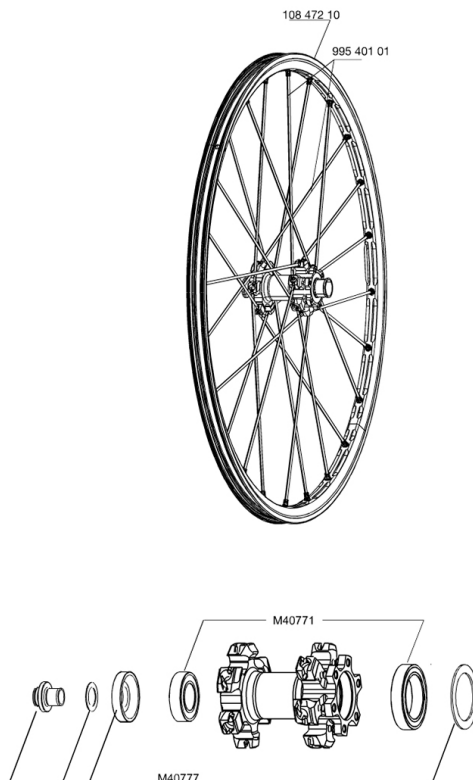

**REFERENCES WHEELS****RIMS**

&amp;NBSP;:

10847210	FRONT CROSSMAX ST DISC 010 RIM
----------	--------------------------------

**SPOKES**

99540101	12 FR.BLK SPK XMAX ST 261mm
----------	-----------------------------

**HUB SHELLS**

M40771	BEARING KIT FOR LEFTY 50 & 60 HUB
M40777	ASSEMBLY KIT FOR LEFTY WHEELS

**MAVIC** *Crossmax ST Disc Lefty***Specifications**

## WHEEL WEIGHTS