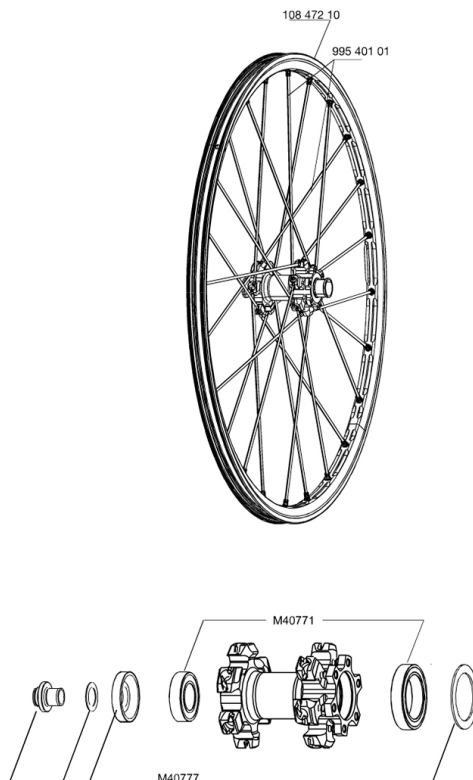

REFERENCES WHEELS**RIMS**

&NBSP;:

10847210	FRONT CROSSMAX ST DISC 010 RIM
----------	--------------------------------

SPOKES

99540101	12 FR.BLK SPK XMAX ST 261mm
----------	-----------------------------

HUB SHELLS

M40777	ASSEMBLY KIT FOR LEFTY WHEELS
M40771	BEARING KIT FOR LEFTY 50 & 60 HUB

MAVIC *Crossmax ST Disc Lefty***Specifications**

WHEEL WEIGHTS