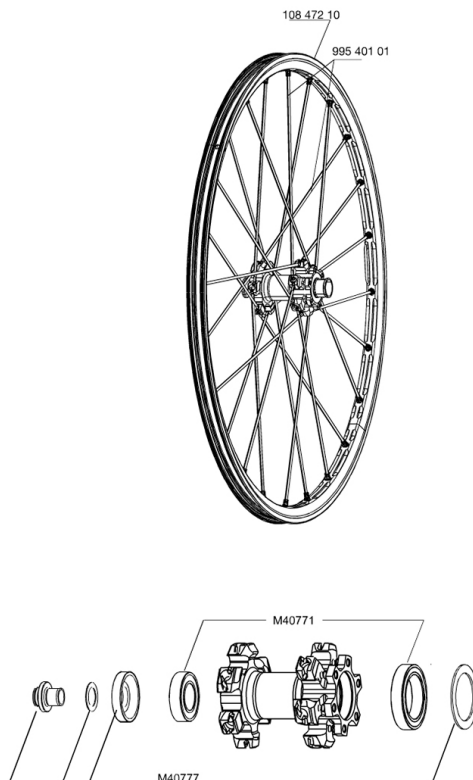

# MAVIC Crossmax ST Disc Lefty

1  
2010  
FRONT

## REFERENZE RUOTE

### SPOKES

99540101 12 RAGGI ANT. BLACK XMAX ST 261mm

### HUB SHELLS

M40771 KIT CUSCINETTI x MOZZO LEFTY

M40777 KIT ESTRATTORE MONTAGGIO CUSCINETTI XMAX DISC LEFTY

**MAVIC** *Crossmax ST Disc Lefty***Specifications**

PESI RUOTE