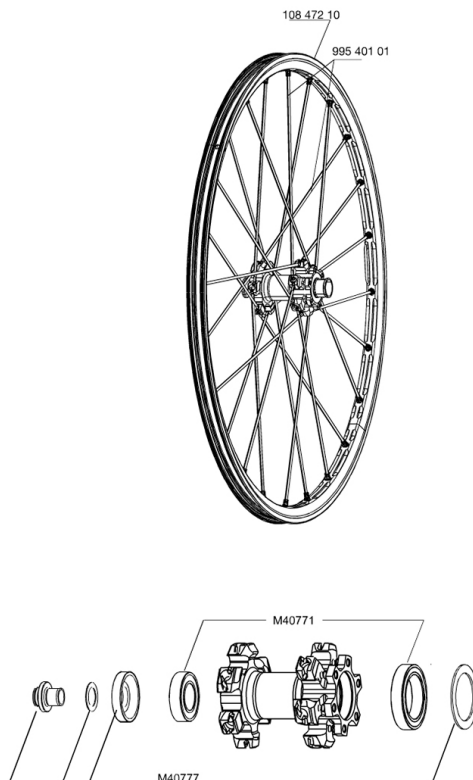

MAVIC Crossmax ST Disc Lefty

1
2010
FRONT

REFERENZE RUOTE

RIMS

&NBSP;:

10847210 FRONT CROSSMAX ST DISC 010 RIM

SPOKES

99540101 12 RAGGI ANT. BLACK XMAX ST 261mm

HUB SHELLS

M40771 KIT CUSCINETTI x MOZZO LEFTY

M40777 KIT ESTRATTORE MONTAGGIO CUSCINETTI XMAX DISC LEFTY

Crossmax ST Disc Lefty

Specifications

PESI RUOTE