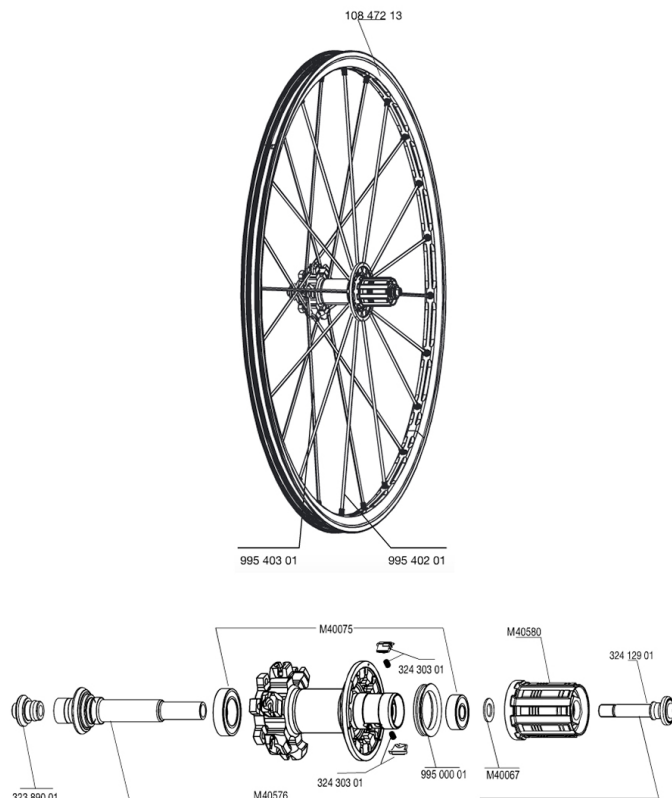

REFERENZEN RÄDER

RIMS

&NBSP;:

10847213	REAR CROSSMAX ST DISC 010 RIM
----------	-------------------------------

SPOKES

99540301	12 NDR BLK SPK XMAX ST D 263mm
99540201	12 DRV BLK SPK XMAX ST 248mm

HUB SHELLS

M40075	REAR HUB 608+6903 BEARINGS
99500001	FTSL/FTSX FREEHUB BODY SEAL
32389001	R.FORK SUPPORT CROSSMAX SL DCL
32412901	REAR AXLE BOLT PREP HG9
M40580	CORPS DE ROUE LIBRE FTS "L" HG9
M40576	REAR AXLE CROSSMAX UST DISC
32430301	FTSX MTB PAWLS KIT
M40067	10 SPACERS FRW/HUB BODY

Crossmax ST Disc Lefty

Specifications

RADGEWICHTE