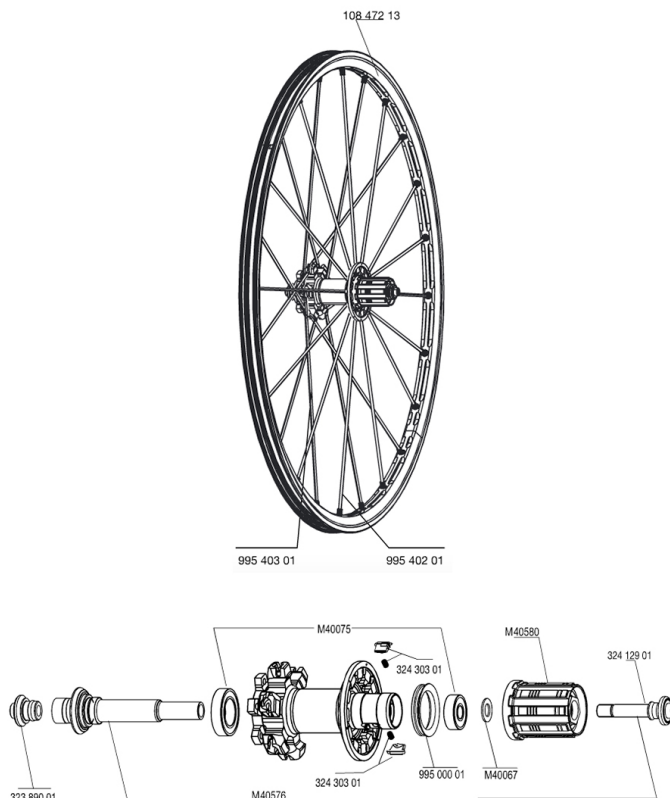

参照ホイール

RIMS

&NBSP;:

10847213	REAR CROSSMAX ST DISC 010 RIM
----------	-------------------------------

SPOKES

99540301	12 NDR BLK SPK XMAX ST D 263mm
99540201	12 DRV BLK SPK XMAX ST 248mm

HUB SHELLS

M40075	REAR HUB 608+6903 BEARINGS
99500001	FTSL/FTSX FREEHUB BODY SEAL
32389001	R.FORK SUPPORT CROSSMAX SL DCL
32412901	REAR AXLE BOLT PREP HG9
M40580	FTSX FREEWHEEL BODY HG9
M40576	REAR AXLE CROSSMAX UST DISC
32430301	FTSX MTB PAWLS KIT
M40067	10 SPACERS FRW/HUB BODY

Crossmax ST Disc Lefty

2
2010
REAR

Specifications

ホイールの重み