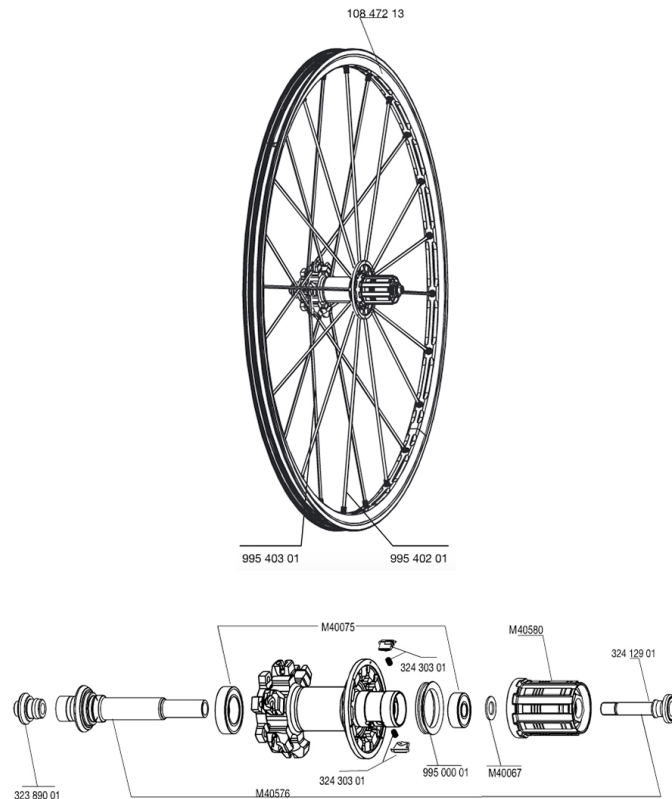

REFERENCES WHEELS

RIMS

&NBSP;:

10847213	REAR CROSSMAX ST DISC 010 RIM
----------	-------------------------------

SPOKES

99540301	12 NDR BLK SPK XMAX ST D 263mm
99540201	12 DRV BLK SPK XMAX ST 248mm

HUB SHELLS

99500001	FTSL/FTSX FREEHUB BODY SEAL
32389001	R.FORK SUPPORT CROSSMAX SL DCL
32412901	REAR AXLE BOLT PREP HG9
M40580	FTSX FREEWHEEL BODY HG9
M40576	REAR AXLE CROSSMAX UST DISC
32430301	FTSX PAWLS KIT (MTB WHEELS)
M40067	INTERNAL FREEWHEEL SPACER FTSL/FTSX
M40075	REAR HUB 608+6903 BEARINGS

Crossmax ST Disc Lefty

Specifications

WHEEL WEIGHTS