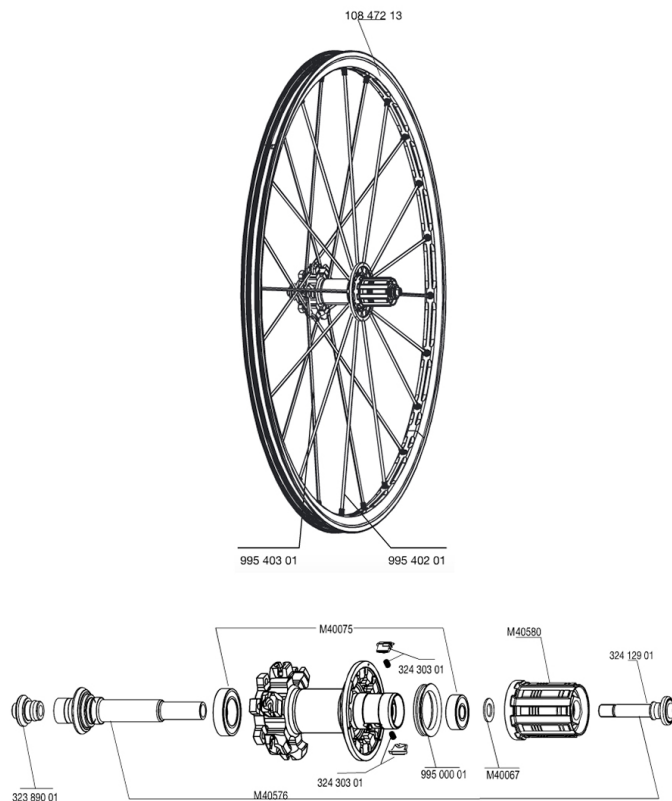

REFERENCES WHEELS

RIMS

&NBSP;:

10847213	REAR CROSSMAX ST DISC 010 RIM
----------	-------------------------------

SPOKES

99540301	12 NDR BLK SPK XMAX ST D 263mm
99540201	12 DRV BLK SPK XMAX ST 248mm

HUB SHELLS

M40576	REAR AXLE CROSSMAX UST DISC
32430301	FTSX PAWLS KIT (MTB WHEELS)
M40067	INTERNAL FREEWHEEL SPACER FTSL/FTSX
M40075	REAR HUB 608+6903 BEARINGS
99500001	FTSL/FTSX FREEHUB BODY SEAL
32389001	R.FORK SUPPORT CROSSMAX SL DCL
32412901	REAR AXLE BOLT PREP HG9
M40580	FTSX FREEWHEEL BODY HG9

Crossmax ST Disc Lefty

Specifications

WHEEL WEIGHTS