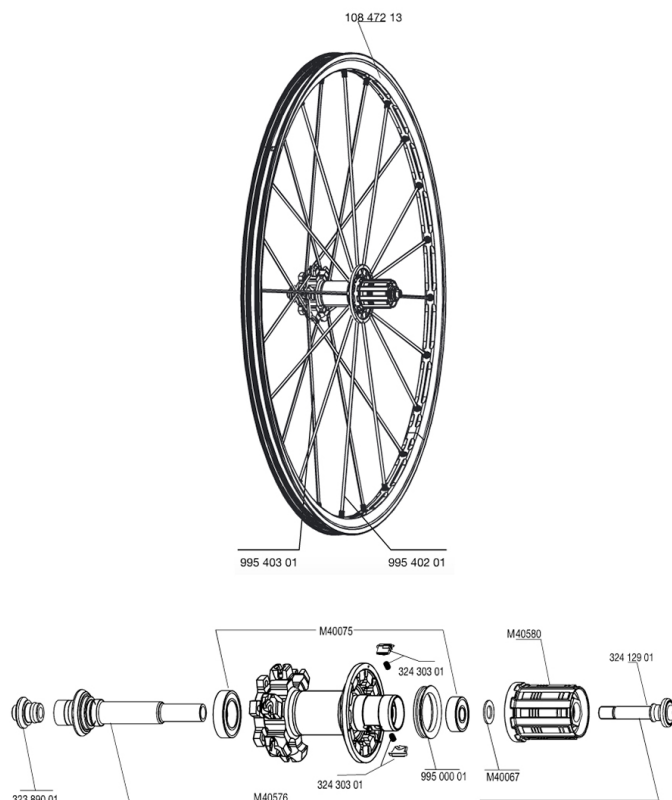

REFERENCES WHEELS

RIMS

&NBSP;:

10847213	REAR CROSSMAX ST DISC 010 RIM
----------	-------------------------------

SPOKES

99540301	12 NDR BLK SPK XMAX ST D 263mm
99540201	12 DRV BLK SPK XMAX ST 248mm

HUB SHELLS

M40576	REAR AXLE CROSSMAX UST DISC
32430301	FTSX PAWLS KIT (MTB WHEELS)
M40067	INTERNAL FREEWHEEL SPACER FTSL/FTSX
M40075	REAR HUB 608+6903 BEARINGS
99500001	FTSL/FTSX FREEHUB BODY SEAL
32389001	R.FORK SUPPORT CROSSMAX SL DCL
32412901	REAR AXLE BOLT PREP HG9
M40580	FTSX FREEWHEEL BODY HG9

Crossmax ST Disc Lefty

Specifications

WHEEL WEIGHTS