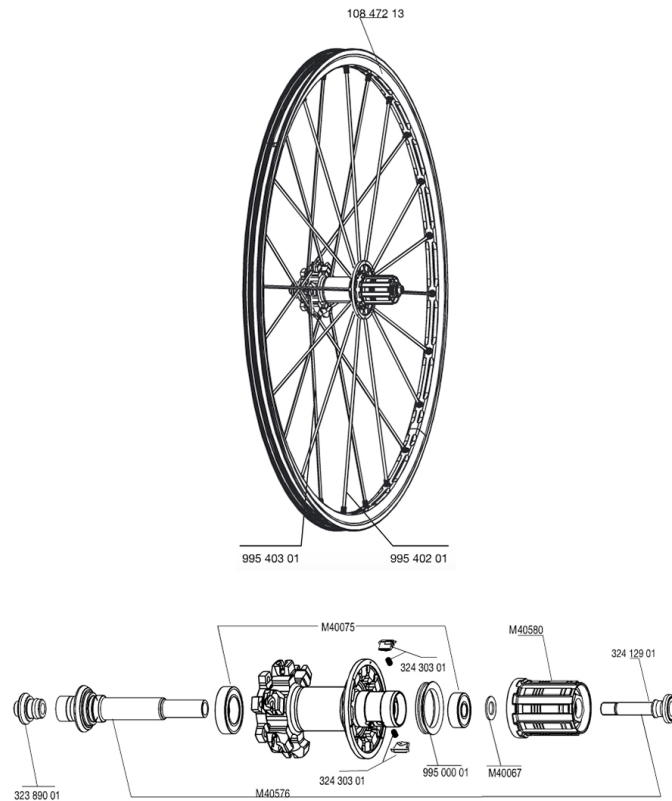

REFERENCES WHEELS

**RIMS**

&NBSP;:

10847213	REAR CROSSMAX ST DISC 010 RIM
----------	-------------------------------

**SPOKES**

99540301	12 NDR BLK SPK XMAX ST D 263mm
99540201	12 DRV BLK SPK XMAX ST 248mm

**HUB SHELLS**

M40067	INTERNAL FREEWHEEL SPACER FTSL/FTSX
M40075	REAR HUB 608+6903 BEARINGS
99500001	FTSL/FTSX FREEHUB BODY SEAL
32389001	R.FORK SUPPORT CROSSMAX SL DCL
32412901	REAR AXLE BOLT PREP HG9
M40580	FTSX FREEWHEEL BODY HG9
M40576	REAR AXLE CROSSMAX UST DISC
32430301	FTSX PAWLS KIT (MTB WHEELS)

# Crossmax ST Disc Lefty

## Specifications

WHEEL WEIGHTS