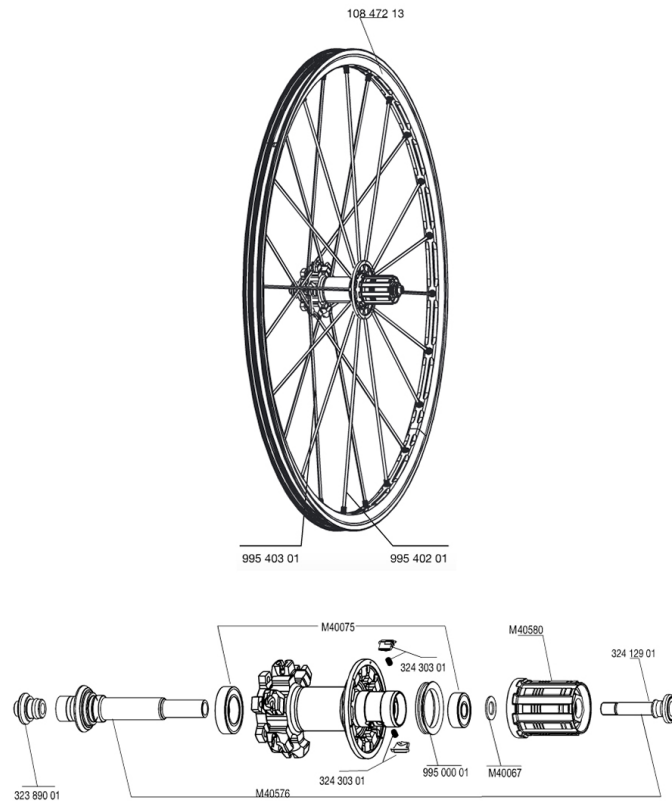

REFERENCES WHEELS

RIMS

&NBSP;:

10847213	REAR CROSSMAX ST DISC 010 RIM
----------	-------------------------------

SPOKES

99540301	12 NDR BLK SPK XMAX ST D 263mm
99540201	12 DRV BLK SPK XMAX ST 248mm

HUB SHELLS

M40576	REAR AXLE CROSSMAX UST DISC
32430301	FTSX PAWLS KIT (MTB WHEELS)
M40067	INTERNAL FREEWHEEL SPACER FTSL/FTSX
M40075	REAR HUB 608+6903 BEARINGS
99500001	FTSL/FTSX FREEHUB BODY SEAL
32389001	R.FORK SUPPORT CROSSMAX SL DCL
32412901	REAR AXLE BOLT PREP HG9
M40580	FTSX FREEWHEEL BODY HG9

Crossmax ST Disc Lefty

Specifications

WHEEL WEIGHTS