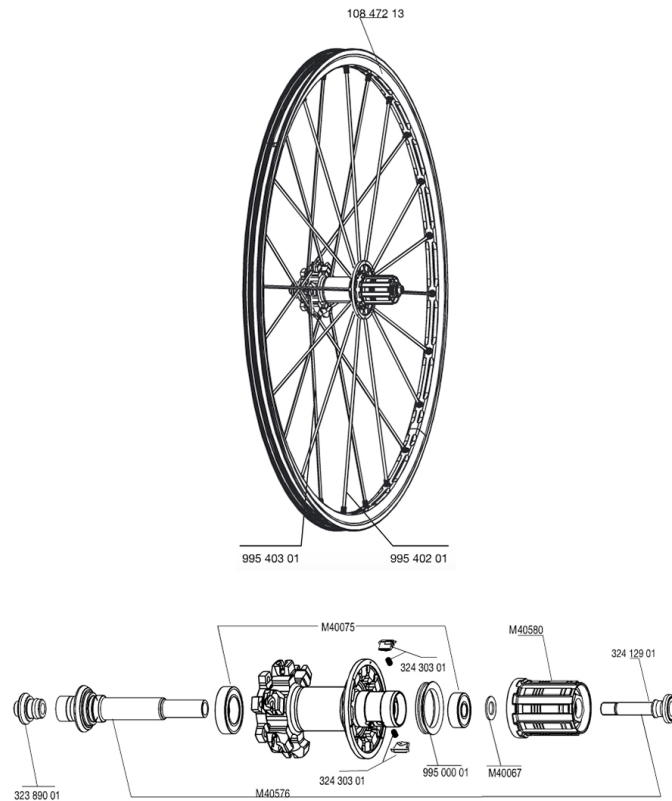

REFERENCES WHEELS

RIMS

&NBSP;:

10847213	REAR CROSSMAX ST DISC 010 RIM
----------	-------------------------------

SPOKES

99540201	12 DRV BLK SPK XMAX ST 248mm
99540301	12 NDR BLK SPK XMAX ST D 263mm

HUB SHELLS

32389001	R.FORK SUPPORT CROSSMAX SL DCL
32412901	REAR AXLE BOLT PREP HG9
M40580	FTSX FREEWHEEL BODY HG9
M40576	REAR AXLE CROSSMAX UST DISC
32430301	FTSX PAWLS KIT (MTB WHEELS)
M40067	INTERNAL FREEWHEEL SPACER FTSL/FTSX
M40075	REAR HUB 608+6903 BEARINGS
99500001	FTSL/FTSX FREEHUB BODY SEAL

Crossmax ST Disc Lefty

Specifications

WHEEL WEIGHTS