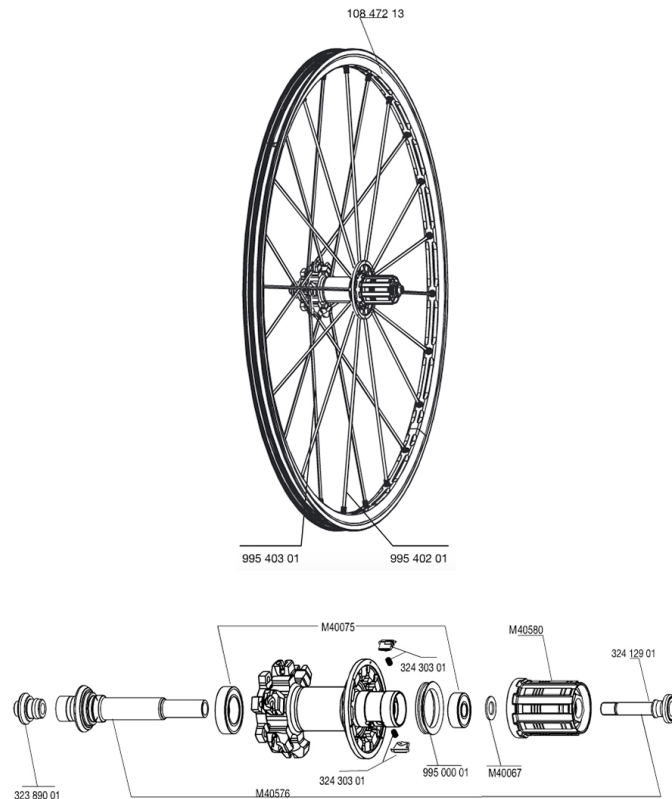

REFERENCES WHEELS

RIMS

&NBSP;:

10847213	REAR CROSSMAX ST DISC 010 RIM
----------	-------------------------------

SPOKES

99540301	12 NDR BLK SPK XMAX ST D 263mm
99540201	12 DRV BLK SPK XMAX ST 248mm

HUB SHELLS

M40075	REAR HUB 608+6903 BEARINGS
99500001	FTSL/FTSX FREEHUB BODY SEAL
32389001	R.FORK SUPPORT CROSSMAX SL DCL
32412901	REAR AXLE BOLT PREP HG9
M40580	FTSX FREEWHEEL BODY HG9
M40576	REAR AXLE CROSSMAX UST DISC
32430301	FTSX PAWLS KIT (MTB WHEELS)
M40067	INTERNAL FREEWHEEL SPACER FTSL/FTSX

Crossmax ST Disc Lefty

2

2010
REAR

Specifications

WHEEL WEIGHTS