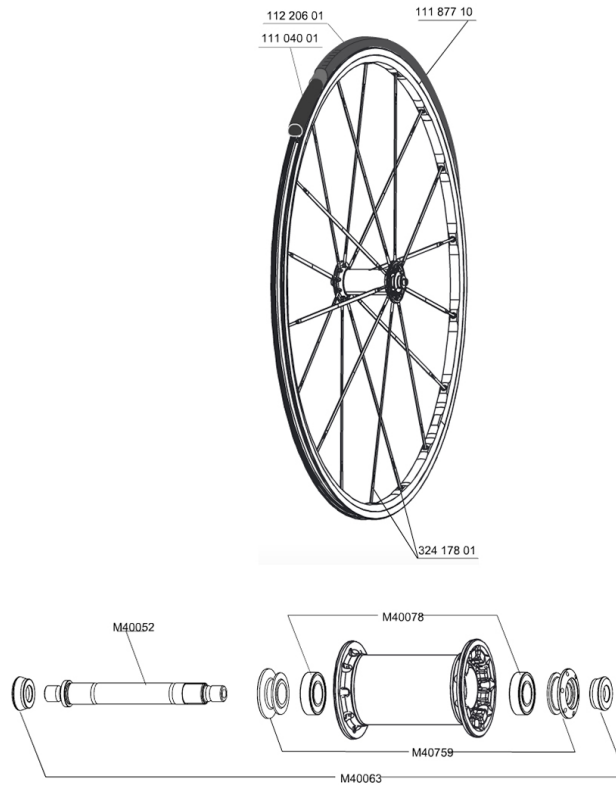

REFERENCES WHEELS

RIMS

 :

11187710 FRONT RIM K10

SPOKES

32417801 FR.SP.K SYRIUM ES 284,5mm

HUB SHELLS

M40052 FRONT HUB AXLE
 M40759 ADJUSTING BEARING NUT + FRONT CAP
 M40078 FRONT HUB BEARINGS 6901 x 2
 M40063 2 FRONT AXLE FORK SUPPORT

MAINTENANCE

11104001 Chambres à air 48mm

TYRES

11220601 Yksion K10

Specifications

WHEEL WEIGHTS