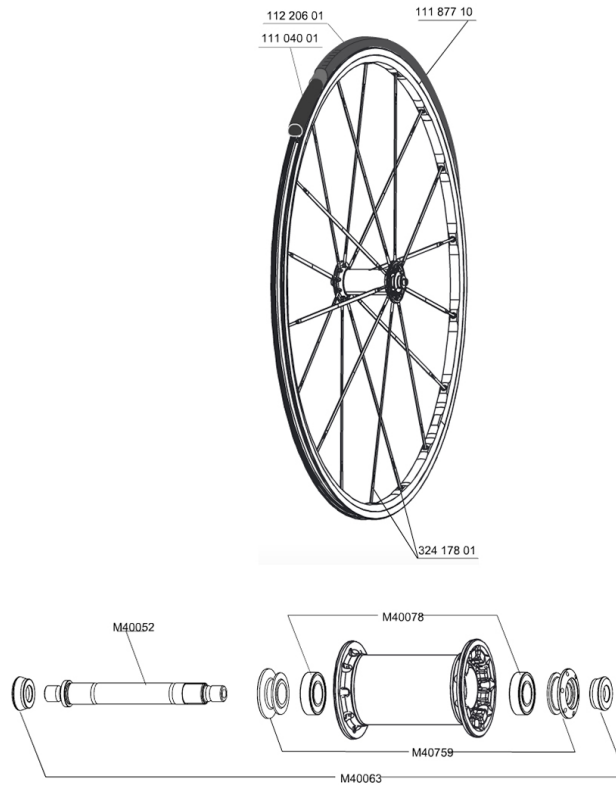

REFERENCES WHEELS

RIMS

&NBSP;:

11187710	FRONT RIM K10
----------	---------------

SPOKES

32417801	FR.SP.K KSYRIUM ES 284,5mm
----------	----------------------------

HUB SHELLS

M40063	2 FRONT AXLE FORK SUPPORT
M40052	FRONT HUB AXLE
M40759	ADJUSTING BEARING NUT + FRONT CAP
M40078	FRONT HUB BEARINGS 6901 x 2

MAINTENANCE

11104001	Chambres à air 48mm
----------	---------------------

TYRES

11220601	Yksion K10
----------	------------

Specifications

WHEEL WEIGHTS