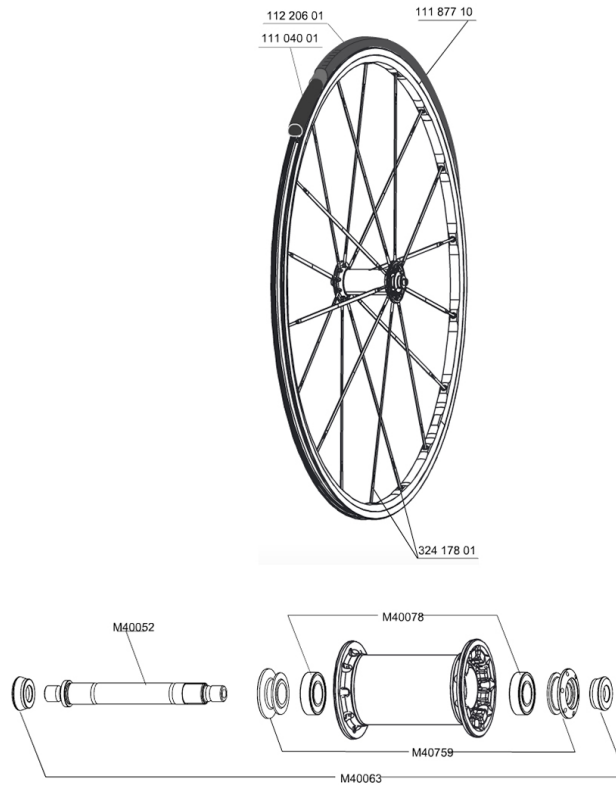

REFERENCES WHEELS

RIMS

 :

11187710	FRONT RIM K10
----------	---------------

SPOKES

32417801	FR.SPK KSYRIUM ES 284,5mm
----------	---------------------------

HUB SHELLS

M40052	FRONT HUB AXLE
M40759	ADJUSTING BEARING NUT + FRONT CAP
M40078	FRONT HUB BEARINGS 6901 x 2
M40063	2 FRONT AXLE FORK SUPPORT

MAINTENANCE

11104001	Chambres à air 48mm
----------	---------------------

TYRES

11220601	Yksion K10
----------	------------

Specifications

WHEEL WEIGHTS