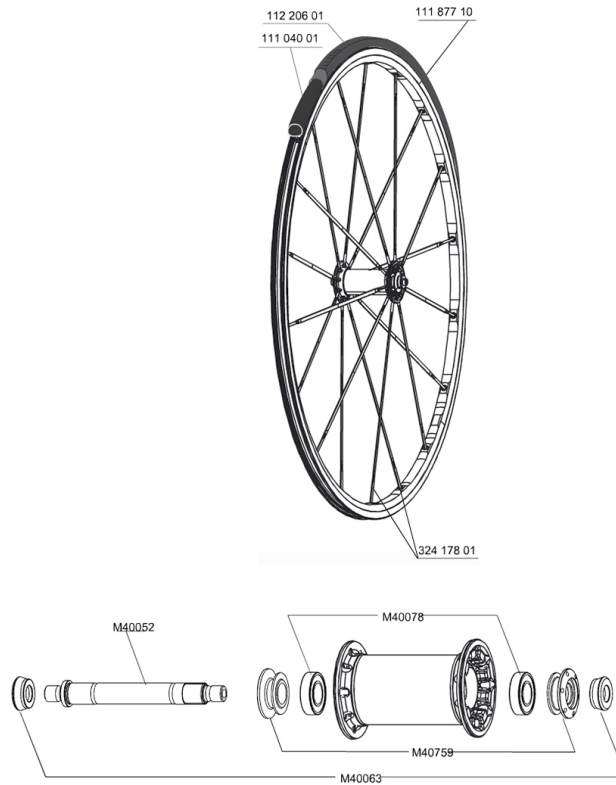

REFERENCES WHEELS

RIMS

 :

11187710 FRONT RIM K10

SPOKES

32417801 FR.SP.K SYRIUM ES 284,5mm

HUB SHELLS

M40052 FRONT HUB AXLE
M40759 ADJUSTING BEARING NUT + FRONT CAP
M40078 FRONT HUB BEARINGS 6901 x 2
M40063 2 FRONT AXLE FORK SUPPORT

MAINTENANCE

11104001 Chambres à air 48mm

TYRES

11220601 Yksion K10

Specifications

WHEEL WEIGHTS