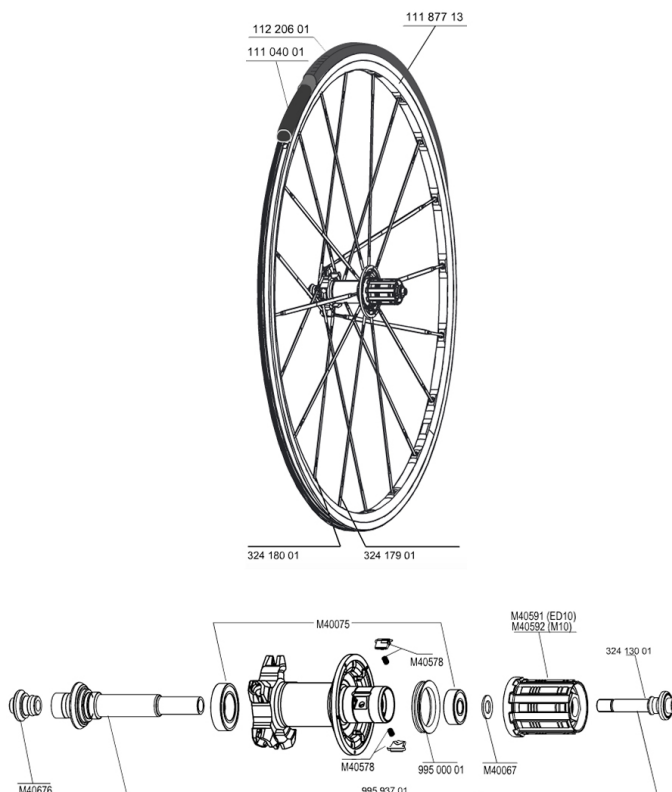

REFERENCES WHEELS

RIMS

&NBSP;:

11187713	REAR RIM K10
----------	--------------

SPOKES

32418001	R.NDR SPK KSYRIUM ES 300,5m
32417901	R.DRV SPK KSYRIUM ES 278mm

HUB SHELLS

M40075	REAR HUB 608+6903 BEARINGS
M40592	FTSL FREEWHEEL BODY M10
M40067	INTERNAL FREEWHEEL SPACER FTSL/FTSX
99593701	REAR AXLE KSYRIUM SL 08
32413001	REAR AXLE BOLT M11/ED11
M40591	FTSL FREEWHEEL BODY ED10
M40676	CLIP-ON REAR FORK SUPPORT KSYRIUM SSC SL
99500001	FTSL/FTSX FREEHUB BODY SEAL
M40578	FTSL PAWLS KIT (ROAD WHEELS)

MAINTENANCE

11104001	Chambres à air 48mm
----------	---------------------

TYRES

11220601	Yksion K10
----------	------------

Specifications

WHEEL WEIGHTS