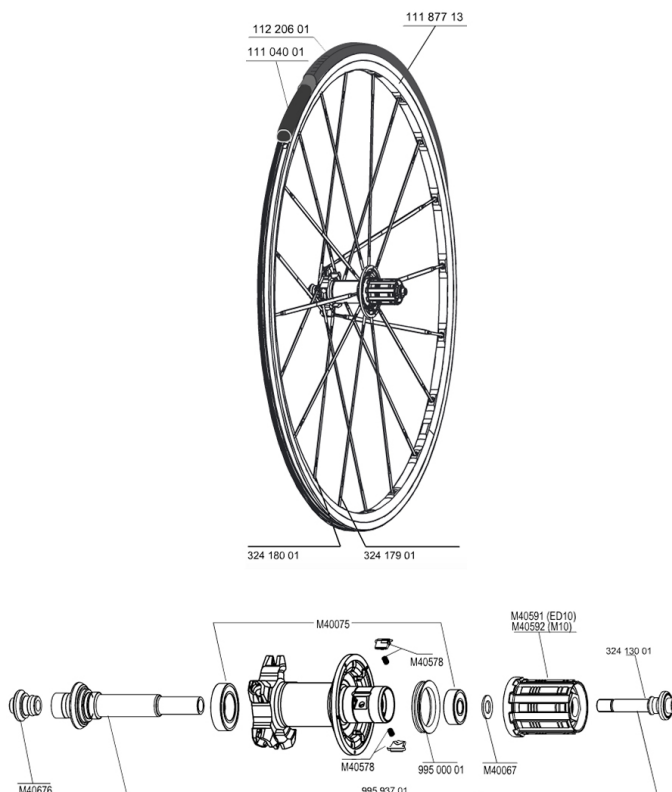

REFERENCES WHEELS

RIMS

&NBSP;:

11187713	REAR RIM K10
----------	--------------

SPOKES

32418001	R.NDR SPK KSYRIUM ES 300,5m
32417901	R.DRV SPK KSYRIUM ES 278mm

HUB SHELLS

99593701	REAR AXLE KSYRIUM SL 08
32413001	REAR AXLE BOLT M11/ED11
M40591	FTSL FREEWHEEL BODY ED10
M40676	CLIP-ON REAR FORK SUPPORT KSYRIUM SSC SL
99500001	FTSL/FTSX FREEHUB BODY SEAL
M40578	FTSL PAWLS KIT (ROAD WHEELS)
M40075	REAR HUB 608+6903 BEARINGS
M40592	FTSL FREEWHEEL BODY M10
M40067	INTERNAL FREEWHEEL SPACER FTSL/FTSX

MAINTENANCE

11104001	Chambres à air 48mm
----------	---------------------

TYRES

11220601	Yksion K10
----------	------------

Specifications

WHEEL WEIGHTS