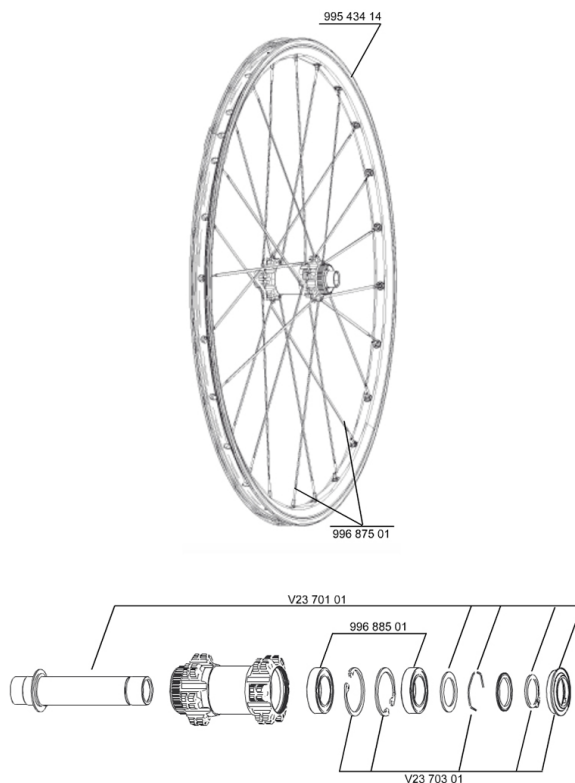

REFERENZEN RÄDER

RIMS

&NBSP;:

99543414 CROSSRIDE DISC RIM

SPOKES

99687501 12 SPOKES CROSSRIDE DISC 09 263mm

HUB SHELLS

V2370301 FRONT AUTO ADJUST.PLAY KIT 15MM AXLE
 V2370101 KIT FRONT AXLE 15MM CROSSONE-/RIDE-/ROC - while stock last
 99688501 BEARING KIT 9/15 D6T HUB

CROSSRIDE DISC 15MM

Specifications

RADGEWICHTE

Radgewicht