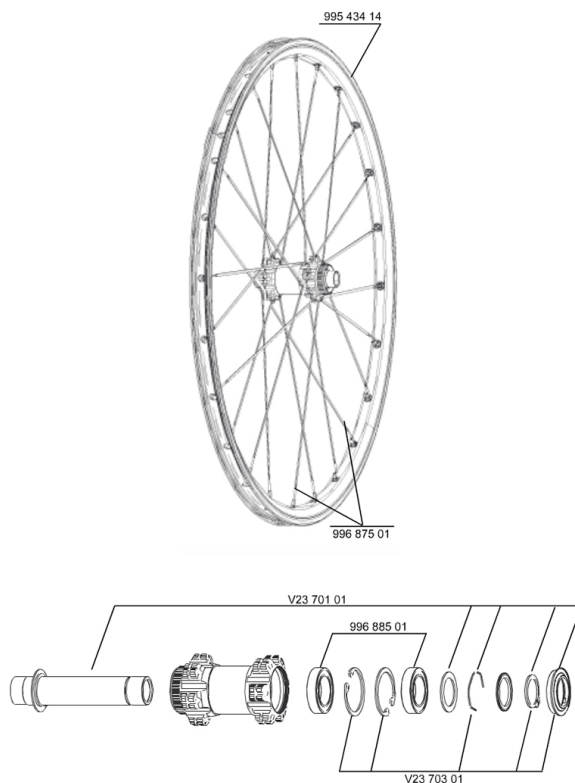

REFERENZEN RÄDER

RIMS

&NBSP;:

99543414 CROSSRIDE DISC RIM

SPOKES

99687501 12 SPOKES CROSSRIDE DISC 09 263mm

HUB SHELLS

V2370301 FRONT AUTO ADJUST.PLAY KIT 15MM AXLE
 V2370101 KIT FRONT AXLE 15MM CROSSONE-/RIDE-/ROC - while stock last
 99688501 BEARING KIT 9/15 D6T HUB

MAVIC **CROSSRIDE DISC 15MM****Specifications****RADGEWICHTE**

Radgewicht