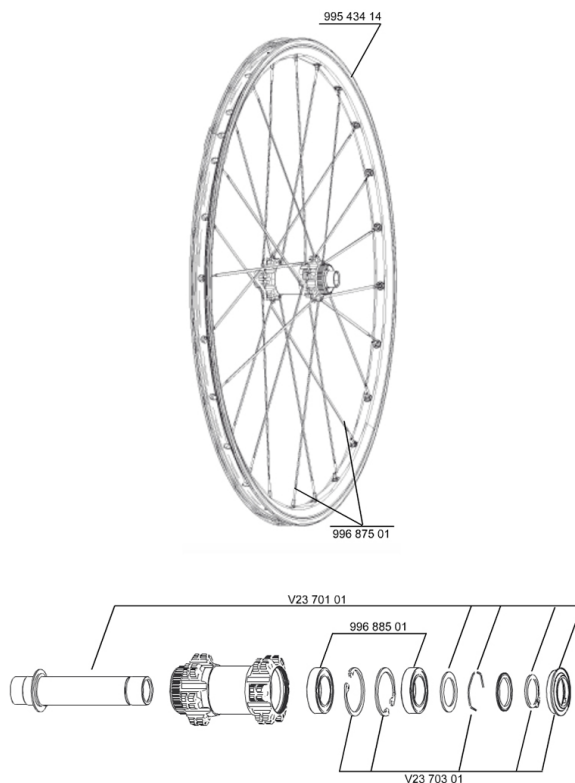

REFERENCES WHEELS

RIMS

&NBSP;:

99543414 CROSSRIDE DISC RIM

SPOKES

99687501 KIT 12 CROSSRIDE DISC STEEL BLK SPOKES 263mm

HUB SHELLS

99688501 BEARING KIT 9/12/15 D6T HUB 20x32x7 6804
 V2370301 KIT FRONT AUTO ADJUSTING PLAY 15mm AXLE
 V2370101 KIT FRONT AXLE 15MM CROSSONE/-RIDE/-ROC - while stock last

MAVIC **CROSSRIDE DISC 15MM****Specifications****WHEEL WEIGHTS**

Wheel weight