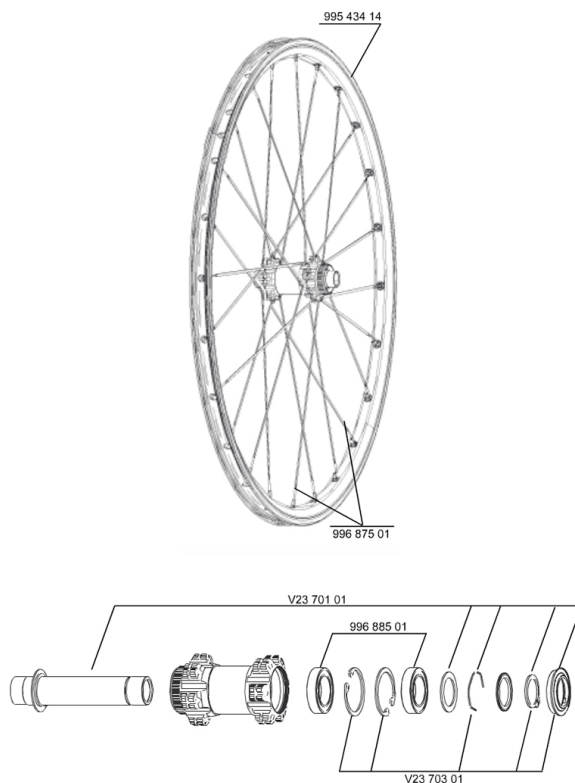

REFERENCES WHEELS

**RIMS**

&NBSP;:

99543414 CROSSRIDE DISC RIM

SPOKES

99687501 KIT 12 CROSSRIDE DISC STEEL BLK SPOKES 263mm

HUB SHELLS

99688501 BEARING KIT 9/12/15 D6T HUB 20x32x7 6804

V2370301 KIT FRONT AUTO ADJUSTING PLAY 15mm AXLE

V2370101 KIT FRONT AXLE 15MM CROSSONE/-RIDE/-ROC - while stock last

MAVIC **CROSSRIDE DISC 15MM****Specifications****WHEEL WEIGHTS**

Wheel weight