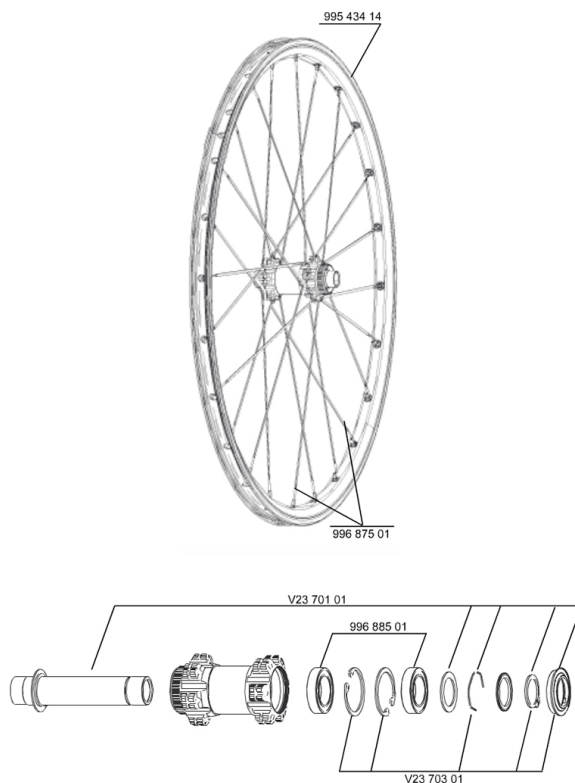

REFERENCES WHEELS

**RIMS**

&NBSP;:

99543414 CROSSRIDE DISC RIM

**SPOKES**

99687501 KIT 12 CROSSRIDE DISC STEEL BLK SPOKES 263mm

**HUB SHELLS**

99688501 BEARING KIT 9/12/15 D6T HUB 20x32x7 6804  
 V2370301 KIT FRONT AUTO ADJUSTING PLAY 15mm AXLE  
 V2370101 KIT FRONT AXLE 15MM CROSSONE/-RIDE/-ROC - while stock last

**MAVIC** **CROSSRIDE DISC 15MM****Specifications****WHEEL WEIGHTS**

Wheel weight