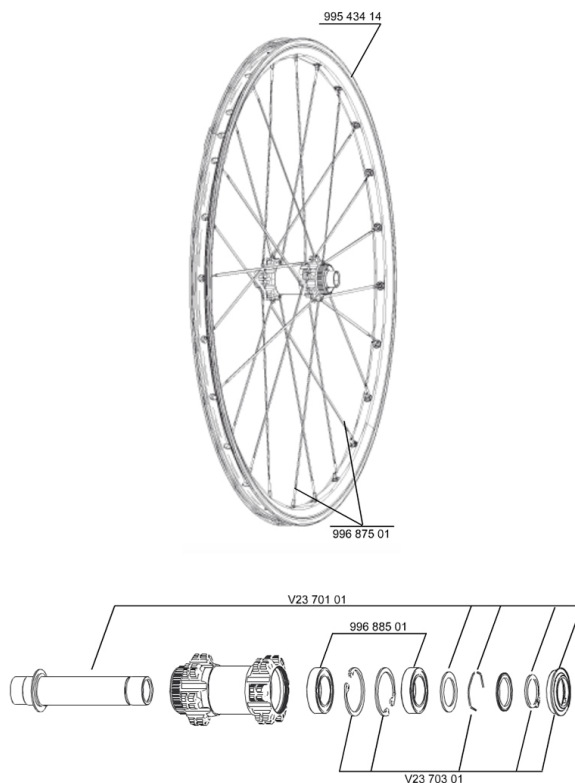

REFERENCES WHEELS

**RIMS**

&NBSP;:

99543414 CROSSRIDE DISC RIM

**SPOKES**

99687501 KIT 12 CROSSRIDE DISC STEEL BLK SPOKES 263mm

**HUB SHELLS**

V2370101 KIT FRONT AXLE 15MM CROSSONE/-RIDE/-ROC - while stock last

99688501 BEARING KIT 9/12/15 D6T HUB 20x32x7 6804

V2370301 KIT FRONT AUTO ADJUSTING PLAY 15mm AXLE

**MAVIC** **CROSSRIDE DISC 15MM****Specifications****WHEEL WEIGHTS**

Wheel weight