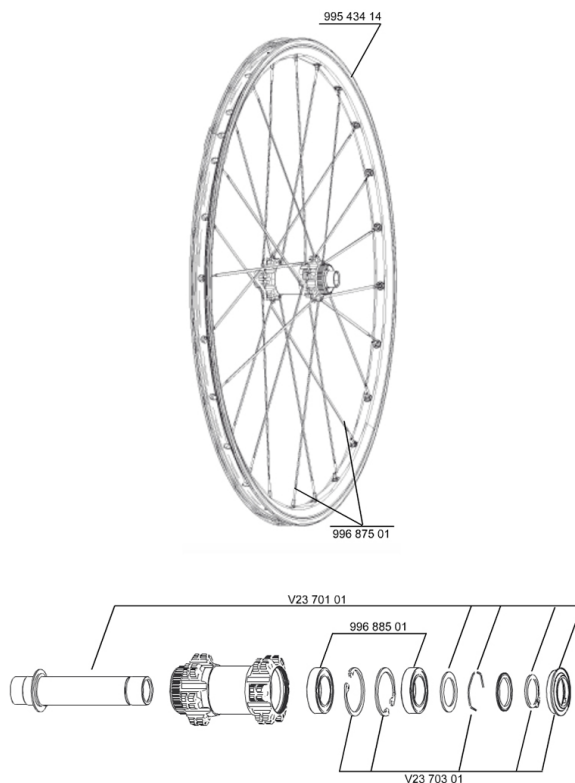

REFERENZE RUOTE

RIMS

&NBSP;:

99543414 CERCHIO CROSSRIDE DISC

SPOKES

99687501 12 SPOKES CROSSRIDE DISC 09 263mm

HUB SHELLS

99688501 BEARING KIT 9/15 D6T HUB
 V2370301 FRONT AUTO ADJUST.PLAY KIT 15MM AXLE
 V2370101 KIT FRONT AXLE 15MM CROSSONE/-RIDE/-ROC - while stock last

MAVIC **CROSSRIDE DISC 15MM****Specifications****PESI RUOTE**

Peso della ruota