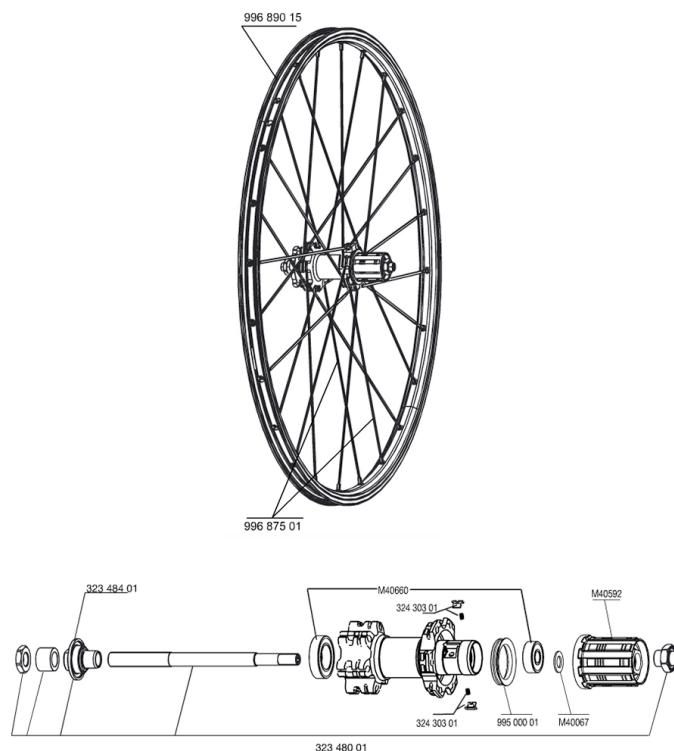

REFERENZEN RÄDER

RIMS

&NBSP;:

99689015	RIM CROSSRIDE DISC 09
----------	-----------------------

SPOKES

99687501	12 SPOKES CROSSRIDE DISC 09 263mm
----------	-----------------------------------

HUB SHELLS

32348001	DISC REAR AXLE XLAND/XMAX ENDU
99500001	FTSL/FTSX FREEHUB BODY SEAL
M40660	REAR HUB 608+6001 BEARINGS
M40592	CORPS DE ROUE LIBRE FTS "L" M10
32348401	EXPANSIBLE BEARINGS SUPPORT
32430301	FTSX MTB PAWLS KIT
M40067	10 SPACERS FRW/HUB BODY

CROSSRIDE DISC 15MM

Specifications

RADGEWICHTE

Radgewicht