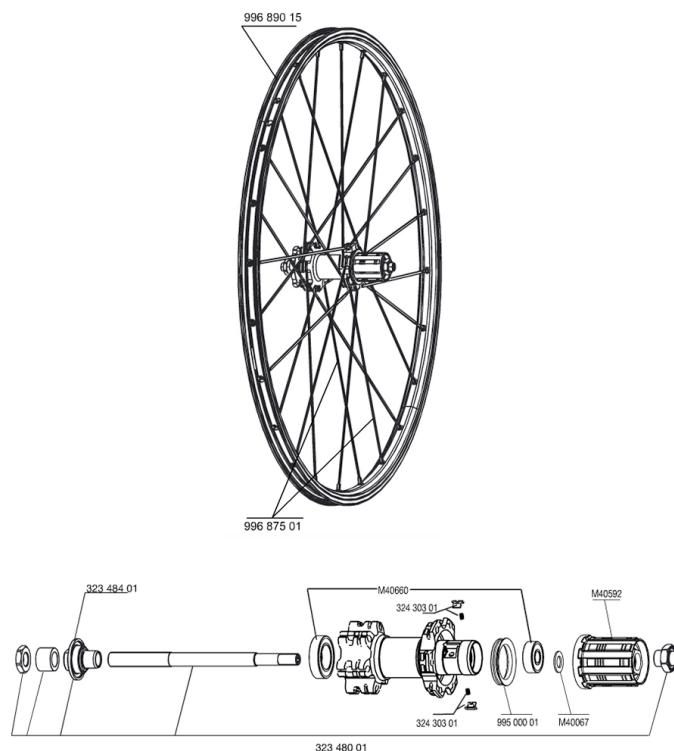

REFERENZEN RÄDER

RIMS

&NBSP;:

99689015	RIM CROSSRIDE DISC 09
----------	-----------------------

SPOKES

99687501	12 SPOKES CROSSRIDE DISC 09 263mm
----------	-----------------------------------

HUB SHELLS

32348401	EXPANSIBLE BEARINGS SUPPORT
32430301	FTSX MTB PAWLS KIT
M40067	10 SPACERS FRW/HUB BODY
32348001	DISC REAR AXLE XLAND/XMAX ENDU
99500001	FTSL/FTSX FREEHUB BODY SEAL
M40660	REAR HUB 608+6001 BEARINGS
M40592	CORPS DE ROUE LIBRE FTS "L" M10

CROSSRIDE DISC 15MM

2

2010

REAR

Specifications

RADGEWICHTE

Radgewicht