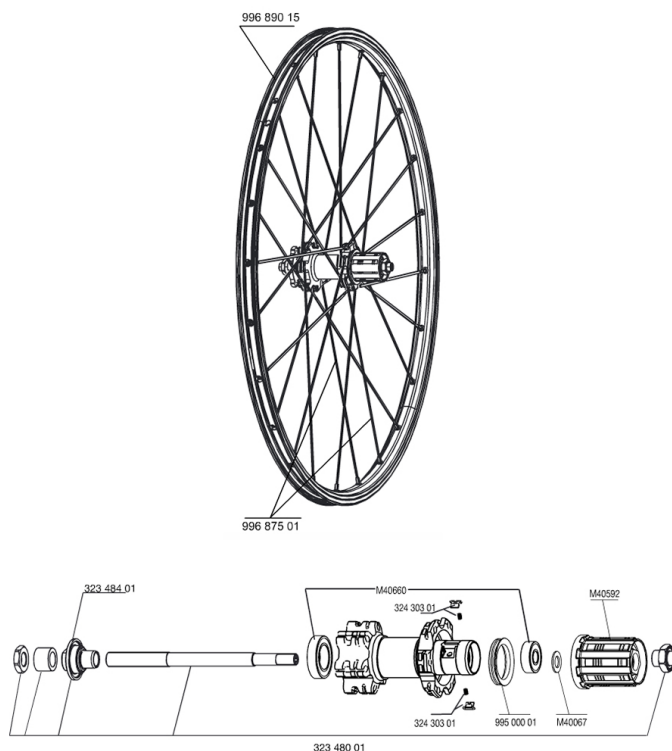

REFERENZEN RÄDER

RIMS

&NBSP;:

99689015	RIM CROSSRIDE DISC 09
----------	-----------------------

SPOKES

99687501	12 SPOKES CROSSRIDE DISC 09 263mm
----------	-----------------------------------

HUB SHELLS

32348001	DISC REAR AXLE XLAND/XMAX ENDU
99500001	FTSL/FTSX FREEHUB BODY SEAL
M40660	REAR HUB 608+6001 BEARINGS
M40592	CORPS DE ROUE LIBRE FTS "L" M10
32348401	EXPANSIBLE BEARINGS SUPPORT
32430301	FTSX MTB PAWLS KIT
M40067	10 SPACERS FRW/HUB BODY

CROSSRIDE DISC 15MM

Specifications

RADGEWICHTE

Radgewicht