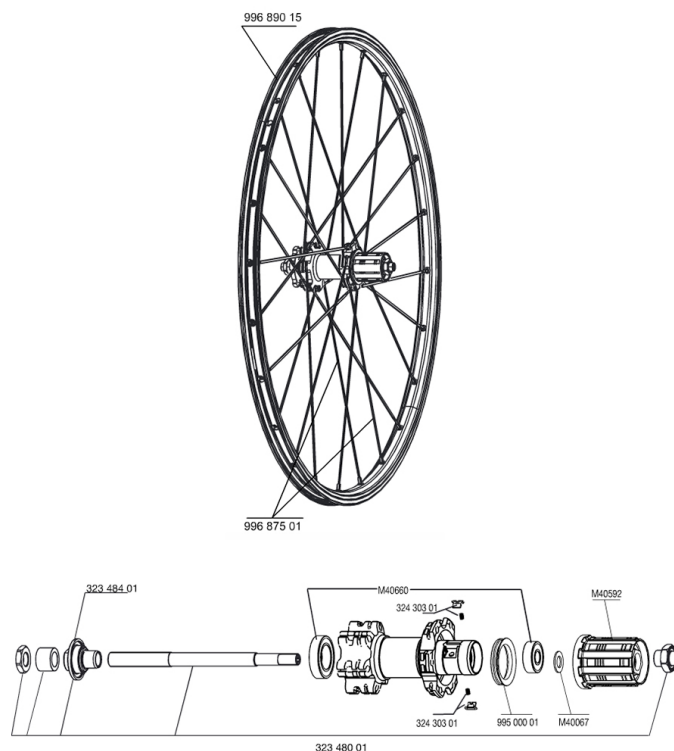

REFERENZEN RÄDER

**RIMS**

&NBSP;:

99689015	RIM CROSSRIDE DISC 09
----------	-----------------------

**SPOKES**

99687501	12 SPOKES CROSSRIDE DISC 09 263mm
----------	-----------------------------------

**HUB SHELLS**

M40660	REAR HUB 608+6001 BEARINGS
M40592	CORPS DE ROUE LIBRE FTS "L" M10
32348401	EXPANSIBLE BEARINGS SUPPORT
32430301	FTSX MTB PAWLS KIT
M40067	10 SPACERS FRW/HUB BODY
32348001	DISC REAR AXLE XLAND/XMAX ENDU
99500001	FTSL/FTSX FREEHUB BODY SEAL

# CROSSRIDE DISC 15MM

### RADGEWICHTE

Radgewicht