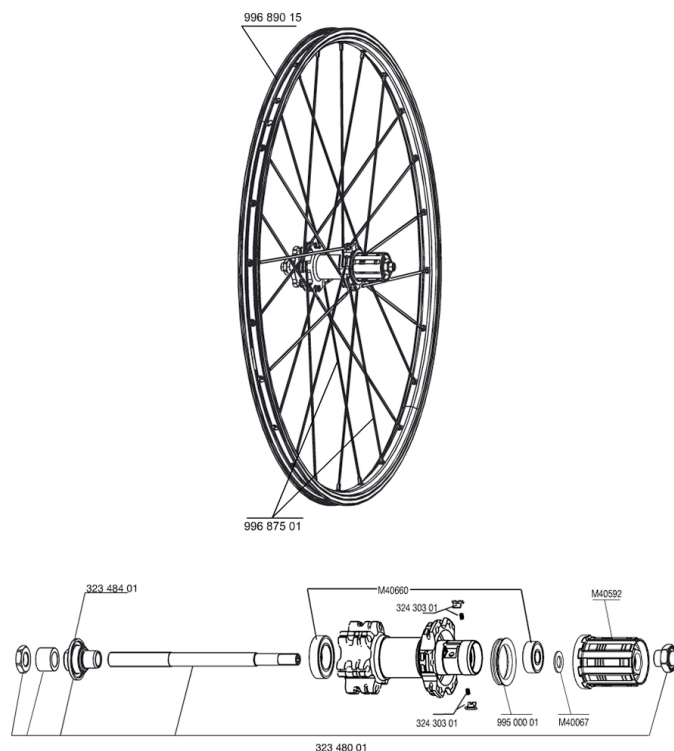

REFERENZEN RÄDER

RIMS

&NBSP;:

99689015	RIM CROSSRIDE DISC 09
----------	-----------------------

SPOKES

99687501	12 SPOKES CROSSRIDE DISC 09 263mm
----------	-----------------------------------

HUB SHELLS

M40660	REAR HUB 608+6001 BEARINGS
M40592	CORPS DE ROUE LIBRE FTS "L" M10
32348401	EXPANSIBLE BEARINGS SUPPORT
32430301	FTSX MTB PAWLS KIT
M40067	10 SPACERS FRW/HUB BODY
32348001	DISC REAR AXLE XLAND/XMAX ENDU
99500001	FTSL/FTSX FREEHUB BODY SEAL

CROSSRIDE DISC 15MM

Specifications

RADGEWICHTE

Radgewicht