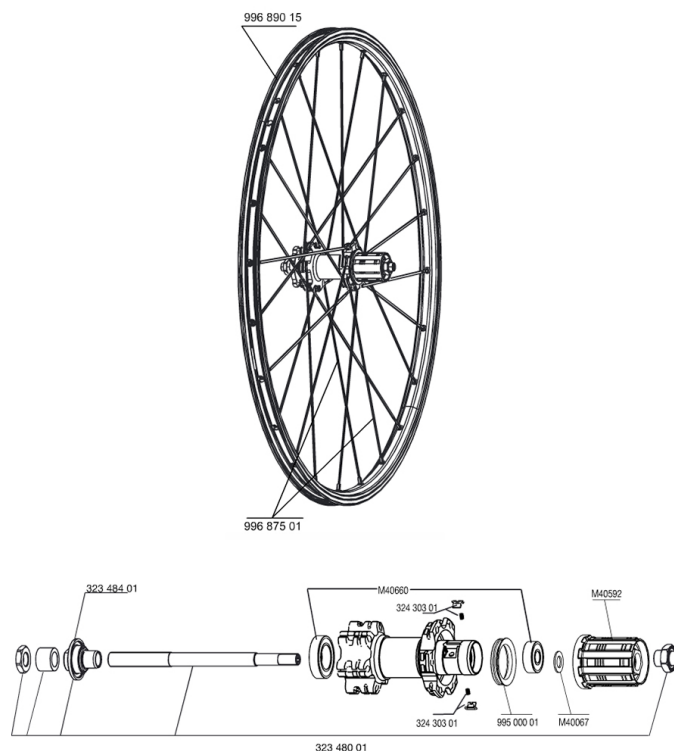

REFERENCES WHEELS

RIMS

&NBSP;:

99689015	RIM CROSSRIDE DISC 09
----------	-----------------------

SPOKES

99687501	KIT 12 CROSSRIDE DISC STEEL BLK SPOKES 263mm
----------	--

HUB SHELLS

32348401	EXPANSIBLE BEARINGS SUPPORT
32430301	FTSX PAWLS KIT (MTB WHEELS)
M40067	INTERNAL FREEWHEEL SPACER FTSL/FTSX
32348001	MTB DISC REAR AXLE QRM MTB DISC
99500001	FTSL/FTSX FREEHUB BODY SEAL
M40660	REAR HUB 608+6001 BEARINGS
M40592	FTSL FREEWHEEL BODY M10

CROSSRIDE DISC 15MM

Specifications

WHEEL WEIGHTS

Wheel weight