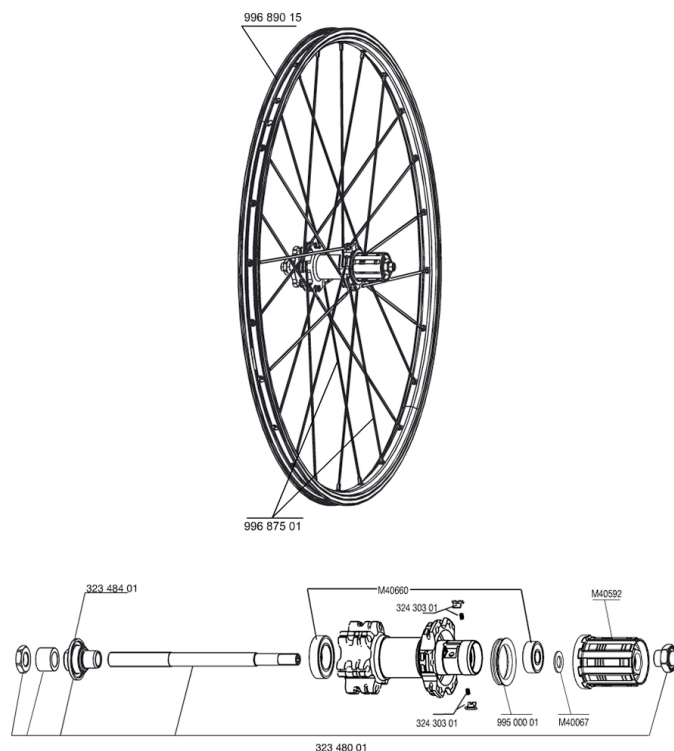

REFERENCES WHEELS

RIMS

&NBSP;:

99689015	RIM CROSSRIDE DISC 09
----------	-----------------------

SPOKES

99687501	KIT 12 CROSSRIDE DISC STEEL BLK SPOKES 263mm
----------	--

HUB SHELLS

32348001	MTB DISC REAR AXLE QRM MTB DISC
99500001	FTSL/FTSX FREEHUB BODY SEAL
M40660	REAR HUB 608+6001 BEARINGS
M40592	FTSL FREEWHEEL BODY M10
32348401	EXPANSIBLE BEARINGS SUPPORT
32430301	FTSX PAWLS KIT (MTB WHEELS)
M40067	INTERNAL FREEWHEEL SPACER FTSL/FTSX

CROSSRIDE DISC 15MM

Specifications

WHEEL WEIGHTS

Wheel weight