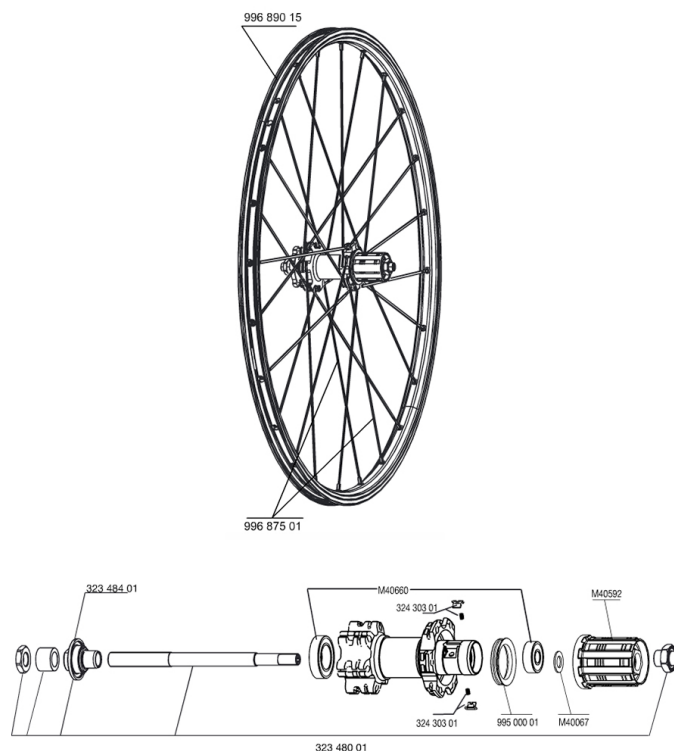

REFERENCES WHEELS

RIMS

&NBSP;:

99689015	RIM CROSSRIDE DISC 09
----------	-----------------------

SPOKES

99687501	KIT 12 CROSSRIDE DISC STEEL BLK SPOKES 263mm
----------	--

HUB SHELLS

M40660	REAR HUB 608+6001 BEARINGS
M40592	FTSL FREEWHEEL BODY M10
32348401	EXPANSIBLE BEARINGS SUPPORT
32430301	FTSX PAWLS KIT (MTB WHEELS)
M40067	INTERNAL FREEWHEEL SPACER FTSL/FTSX
32348001	MTB DISC REAR AXLE QRM MTB DISC
99500001	FTSL/FTSX FREEHUB BODY SEAL

CROSSRIDE DISC 15MM

Specifications

WHEEL WEIGHTS

Wheel weight