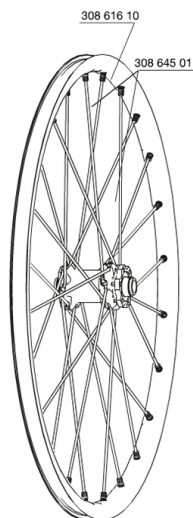

REFERENZEN RÄDER

129545 CROSSMAX STDISCO12CLFRT15mm 129581 CROSSMAX STD 012 CL PR 15mm

RIMS

&NBSP;:

30861610	FRONT CROSSMAX ST RIM 12
----------	--------------------------

SPOKES

30864501	14 SPOKES M7/7 BLK FRT CROSSMAX ST/SX 12 261,5mm
----------	--

HUB SHELLS

30870501	FRONT AXLE 20mm CROSSMAX ST/SX + DEEMAX ULTI 2012
M40179	FRONT BEARING 25x37x7 20mm AXLE

ADAPTERS

12982801	15mm ADAPTER KIT - 2012 WHEELS
----------	--------------------------------

Crossmax ST Center lock 12

Specifications

RADGEWICHTE