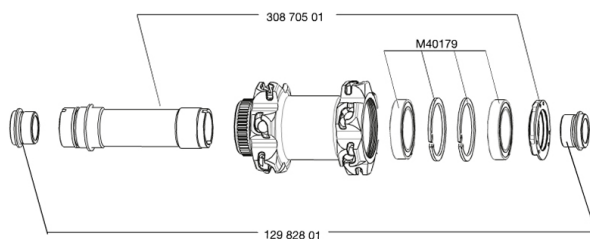

**REFERENZEN RÄDER**

129545 CROSSMAX STDISCO12CLFRT15mm 129581 CROSSMAX STD 012 CL PR 15mm

**RIMS**

&NBSP;:

30861610	FRONT CROSSMAX ST RIM 12
----------	--------------------------

**SPOKES**

30864501	14 SPOKES M7/7 BLK FRT CROSSMAX ST/SX 12 261,5mm
----------	--

**HUB SHELLS**

30870501	FRONT AXLE 20mm CROSSMAX ST/SX + DEEMAX ULTI 2012
M40179	FRONT BEARING 25x37x7 20mm AXLE

**ADAPTERS**

12982801	15mm ADAPTER KIT - 2012 WHEELS
----------	--------------------------------

# *Crossmax ST Center lock 12*

## ***Specifications***

RADGEWICHTE