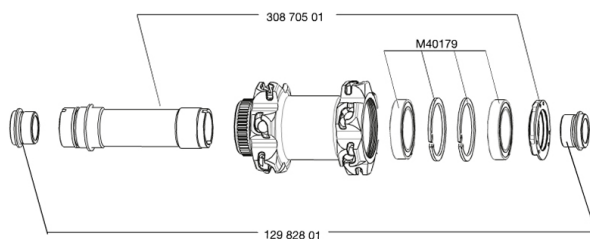

REFERENZEN RÄDER

129545 CROSSMAX STDISCO12CLFRT15mm 129581 CROSSMAX STD 012 CL PR 15mm

RIMS

&NBSP;:

30861610	FRONT CROSSMAX ST RIM 12
----------	--------------------------

SPOKES

30864501	14 SPOKES M7/7 BLK FRT CROSSMAX ST/SX 12 261,5mm
----------	--

HUB SHELLS

30870501	FRONT AXLE 20mm CROSSMAX ST/SX + DEEMAX ULTI 2012
M40179	FRONT BEARING 25x37x7 20mm AXLE

ADAPTERS

12982801	15mm ADAPTER KIT - 2012 WHEELS
----------	--------------------------------

Crossmax ST Center lock 12

Specifications

RADGEWICHTE