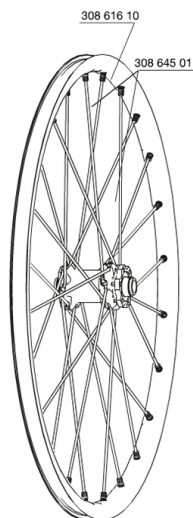

**REFERENZEN RÄDER**

129545 CROSSMAX STDISCO12CLFRT15mm 129581 CROSSMAX STD 012 CL PR 15mm

**RIMS**

&NBSP;:

30861610	FRONT CROSSMAX ST RIM 12
----------	--------------------------

**SPOKES**

30864501	14 SPOKES M7/7 BLK FRT CROSSMAX ST/SX 12 261,5mm
----------	--

**HUB SHELLS**

30870501	FRONT AXLE 20mm CROSSMAX ST/SX + DEEMAX ULTI 2012
M40179	FRONT BEARING 25x37x7 20mm AXLE

**ADAPTERS**

12982801	15mm ADAPTER KIT - 2012 WHEELS
----------	--------------------------------

# *Crossmax ST Center lock 12*

## ***Specifications***

RADGEWICHTE