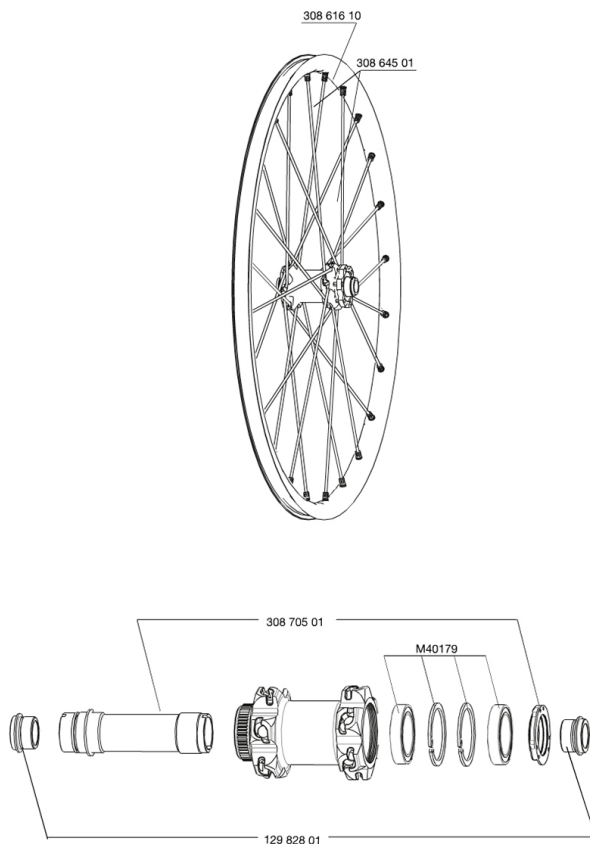

**REFERENZEN RÄDER**

129545 CROSSMAX STDISCO12CLFRT15mm

129581

CROSSMAX STD 012 CL PR 15mm

**RIMS**

&NBSP;:

30861610	FRONT CROSSMAX ST RIM 12
----------	--------------------------

**SPOKES**

30864501	14 SPOKES M7/7 BLK FRT CROSSMAX ST/SX 12 261,5mm
----------	--

**HUB SHELLS**

30870501	FRONT AXLE 20mm CROSSMAX ST/SX + DEEMAX ULTI 2012
M40179	FRONT BEARING 25x37x7 20mm AXLE

**ADAPTERS**

12982801	15mm ADAPTER KIT - 2012 WHEELS
----------	--------------------------------

# *Crossmax ST Center lock 12*

## *Specifications*

RADGEWICHTE