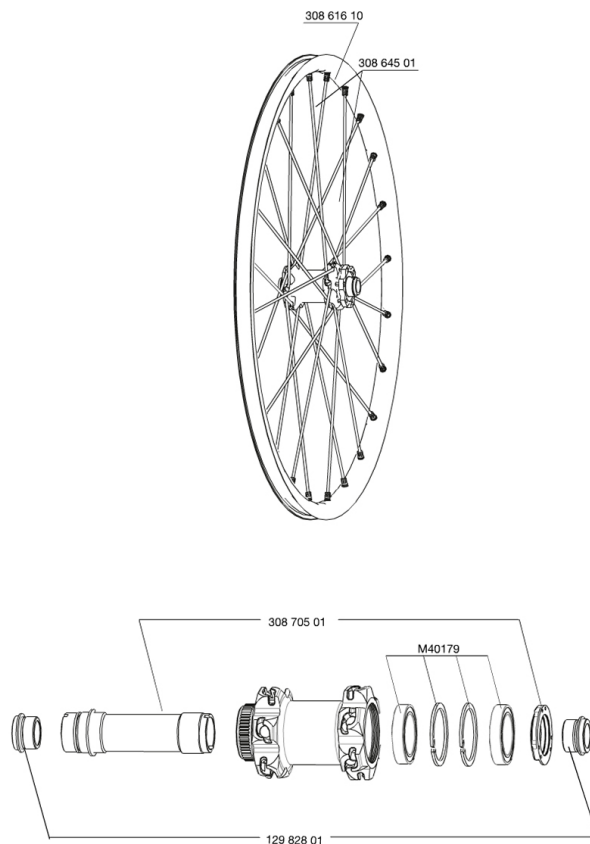

REFERENCES WHEELS

129545 CROSSMAX STDISCO12CLFRT15mm 129581 CROSSMAX STD 012 CL PR 15mm

**RIMS**

&NBSP;:

30861610 FRONT CROSSMAX ST RIM 12

SPOKES

30864501 KIT 14 FT M7/7 CROSSMAX ST/SX SPK 261,5mm

HUB SHELLS

30870501 FRONT AXLE 20mm CROSSMAX + DEEMAX ULTI 2012

M40179 FRONT BEARING 25x37x7 20mm AXLE

ADAPTERS

12982801 ADAPTER Ft 20 to 15mm

MAVIC *Crossmax ST Center lock 12****Specifications***

WHEEL WEIGHTS