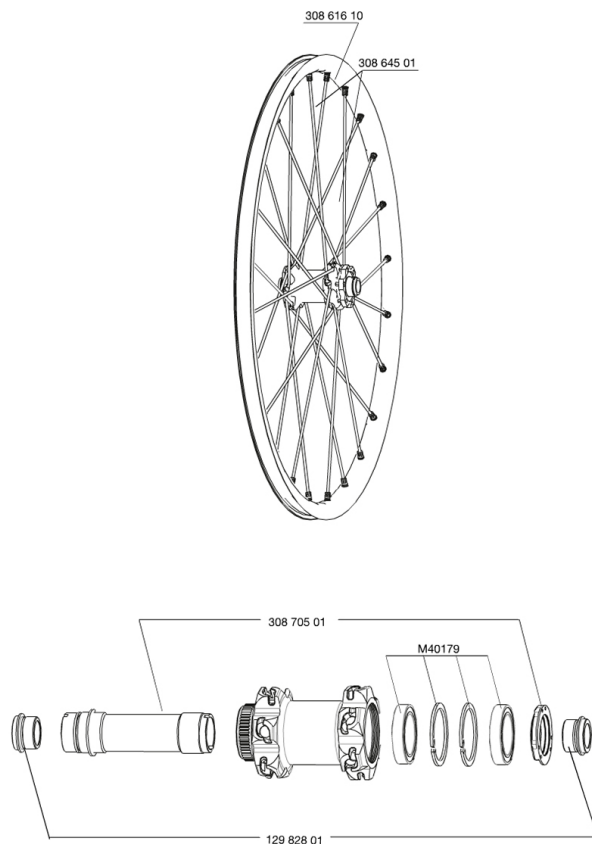

REFERENCES WHEELS

129545	CROSSMAX STDISCO12CLFRT15mm	129581	CROSSMAX STD 012 CL PR 15mm
--------	-----------------------------	--------	-----------------------------

RIMS

&NBSP;:

30861610	FRONT CROSSMAX ST RIM 12
----------	--------------------------

SPOKES

30864501	KIT 14 FT M7/7 CROSSMAX ST/SX SPK 261,5mm
----------	---

HUB SHELLS

30870501	FRONT AXLE 20mm CROSSMAX + DEEMAX ULTI 2012
M40179	FRONT BEARING 25x37x7 20mm AXLE

ADAPTERS

12982801	ADAPTER Ft 20 to 15mm
----------	-----------------------

Crossmax ST Center lock 12

Specifications

WHEEL WEIGHTS