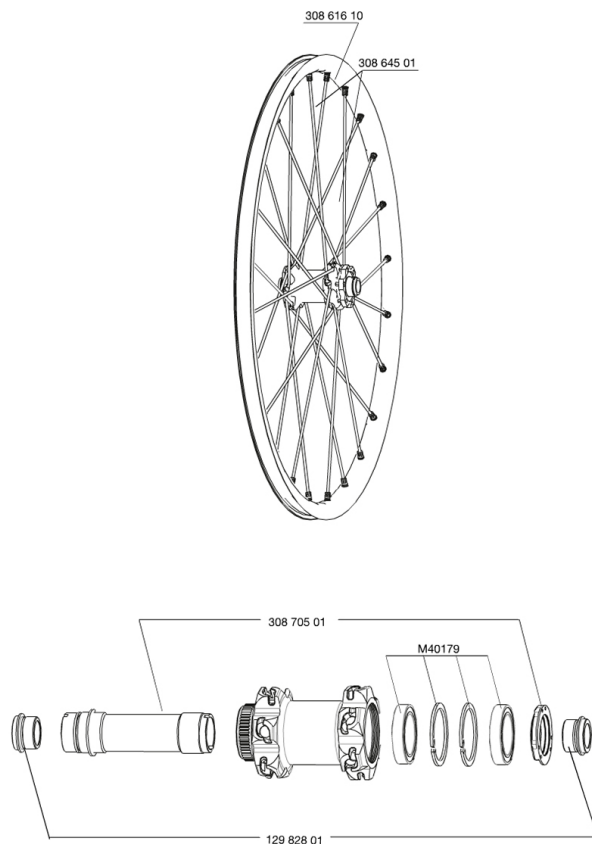

**REFERENCES WHEELS**

- 129545 CROSSMAX STDISCO12CLFRT15mm
- 129581 CROSSMAX STD 012 CL PR 15mm

**RIMS**

&NBSP;:

- 30861610 FRONT CROSSMAX ST RIM 12

**SPOKES**

- 30864501 KIT 14 FT M7/7 CROSSMAX ST/SX SPK 261,5mm

**HUB SHELLS**

- M40179 FRONT BEARING 25x37x7 20mm AXLE
- 30870501 FRONT AXLE 20mm CROSSMAX + DEEMAX ULTI 2012

**ADAPTERS**

- 12982801 ADAPTER Ft 20 to 15mm

# Crossmax ST Center lock 12

## *Specifications*

WHEEL WEIGHTS