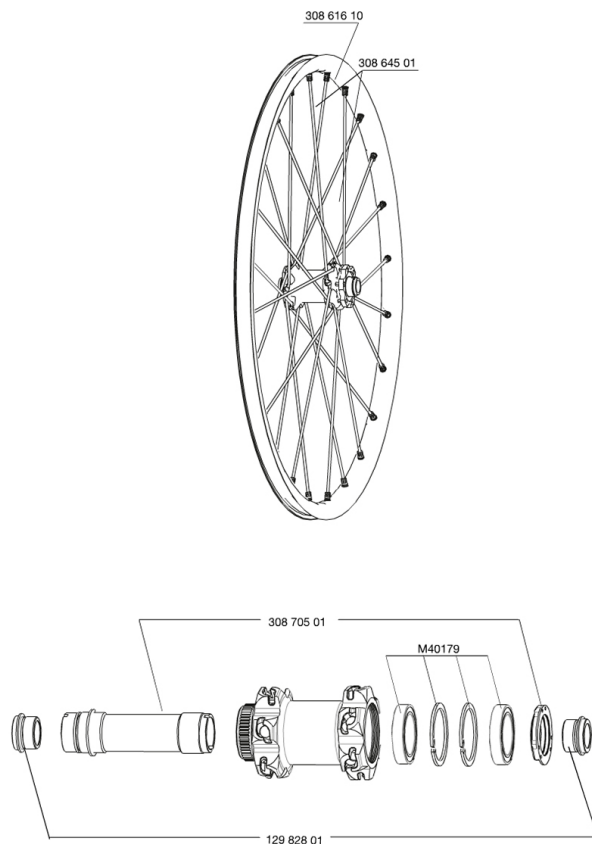

**REFERENCES WHEELS**

129545	CROSSMAX STDISCO12CLFRT15mm	129581	CROSSMAX STD 012 CL PR 15mm
--------	-----------------------------	--------	-----------------------------

**RIMS**

&NBSP;:

30861610	FRONT CROSSMAX ST RIM 12
----------	--------------------------

**SPOKES**

30864501	KIT 14 FT M7/7 CROSSMAX ST/SX SPK 261,5mm
----------	---

**HUB SHELLS**

30870501	FRONT AXLE 20mm CROSSMAX + DEEMAX ULTI 2012
M40179	FRONT BEARING 25x37x7 20mm AXLE

**ADAPTERS**

12982801	ADAPTER Ft 20 to 15mm
----------	-----------------------

# Crossmax ST Center lock 12

## *Specifications*

WHEEL WEIGHTS