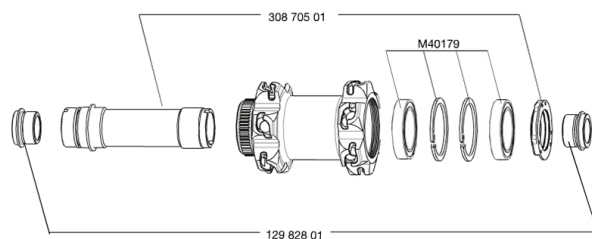

REFERENCES WHEELS

129545	CROSSMAX STDISCO12CLFRT15mm	129581	CROSSMAX STD 012 CL PR 15mm
--------	-----------------------------	--------	-----------------------------

RIMS

&NBSP;:

30861610	FRONT CROSSMAX ST RIM 12
----------	--------------------------

SPOKES

30864501	KIT 14 FT M7/7 CROSSMAX ST/SX SPK 261,5mm
----------	---

HUB SHELLS

30870501	FRONT AXLE 20mm CROSSMAX + DEEMAX ULTI 2012
M40179	FRONT BEARING 25x37x7 20mm AXLE

ADAPTERS

12982801	ADAPTER Ft 20 to 15mm
----------	-----------------------

Crossmax ST Center lock 12

Specifications

WHEEL WEIGHTS