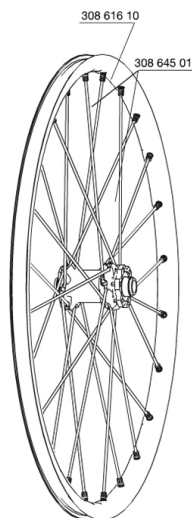

REFERENCES WHEELS

129545	CROSSMAX STDISCO12CLFRT15mm	129581	CROSSMAX STD 012 CL PR 15mm
--------	-----------------------------	--------	-----------------------------

RIMS

&NBSP;:

30861610	FRONT CROSSMAX ST RIM 12
----------	--------------------------

SPOKES

30864501	KIT 14 FT M7/7 CROSSMAX ST/SX SPK 261,5mm
----------	---

HUB SHELLS

30870501	FRONT AXLE 20mm CROSSMAX + DEEMAX ULTI 2012
M40179	FRONT BEARING 25x37x7 20mm AXLE

ADAPTERS

12982801	ADAPTER Ft 20 to 15mm
----------	-----------------------

Crossmax ST Center lock 12

Specifications

WHEEL WEIGHTS