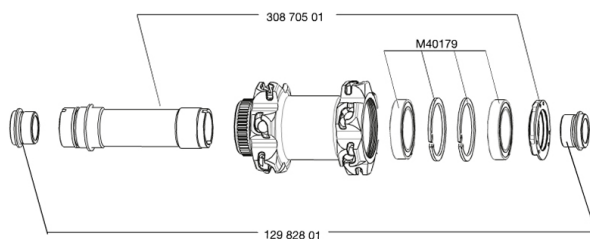

**REFERENCES WHEELS**

- 129545 CROSSMAX STDISC012CLFRT15mm
- 129581 CROSSMAX STD 012 CL PR 15mm

**RIMS**

&NBSP;:

- 30861610 FRONT CROSSMAX ST RIM 12

**SPOKES**

- 30864501 KIT 14 FT M7/7 CROSSMAX ST/SX SPK 261,5mm

**HUB SHELLS**

- M40179 FRONT HUB BEARING KIT 20mm AXLE
- 30870501 FRONT AXLE 20mm CROSSMAX + DEEMAX ULTI 2012

**ADAPTERS**

- 12982801 ADAPTER Ft 20 to 15mm

# *Crossmax ST Center lock 12*

## *Specifications*

WHEEL WEIGHTS