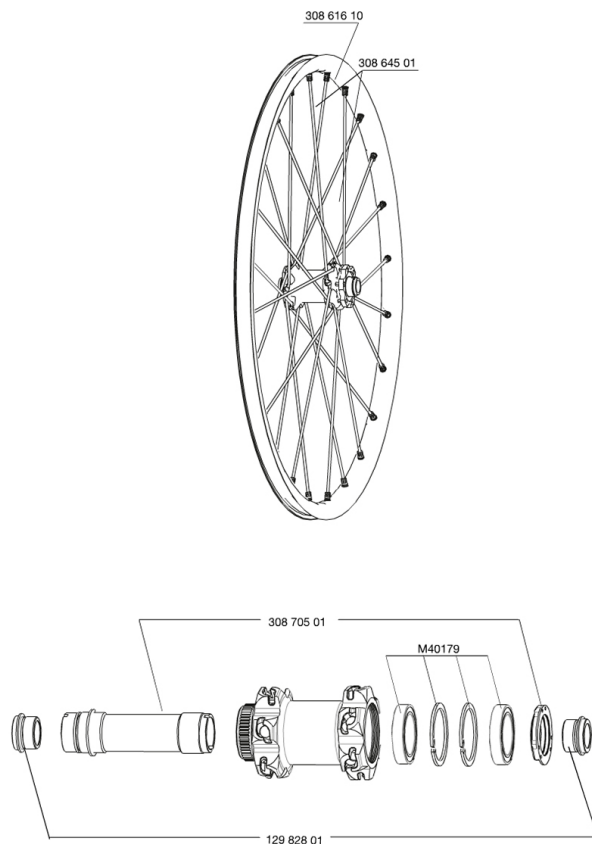

REFERENCES WHEELS

- 129545 CROSSMAX STDISCO12CLFRT15mm
- 129581 CROSSMAX STD 012 CL PR 15mm

RIMS

&NBSP;:

- 30861610 FRONT CROSSMAX ST RIM 12

SPOKES

- 30864501 KIT 14 FT M7/7 CROSSMAX ST/SX SPK 261,5mm

HUB SHELLS

- M40179 FRONT BEARING 25x37x7 20mm AXLE
- 30870501 FRONT AXLE 20mm CROSSMAX + DEEMAX ULTI 2012

ADAPTERS

- 12982801 ADAPTER Ft 20 to 15mm

Crossmax ST Center lock 12

Specifications

WHEEL WEIGHTS