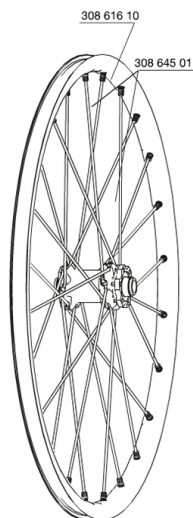

**REFERENCES WHEELS**

- 129545 CROSSMAX STDISC012CLFRT15mm
- 129581 CROSSMAX STD 012 CL PR 15mm

**RIMS**

&NBSP;:

- 30861610 FRONT CROSSMAX ST RIM 12

**SPOKES**

- 30864501 KIT 14 FT M7/7 CROSSMAX ST/SX SPK 261,5mm

**HUB SHELLS**

- M40179 FRONT HUB BEARING KIT 20mm AXLE
- 30870501 FRONT AXLE 20mm CROSSMAX + DEEMAX ULTI 2012

**ADAPTERS**

- 12982801 ADAPTER Ft 20 to 15mm

# *Crossmax ST Center lock 12*

## *Specifications*

WHEEL WEIGHTS