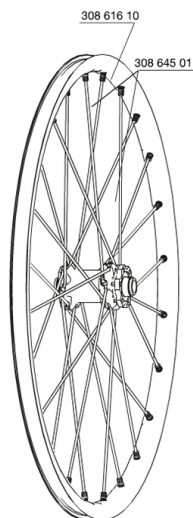

**RUEDAS REFERENCIAS**

129545 CROSSMAX STDISCO12CLFRT15mm 129581 CROSSMAX STD 012 CL PR 15mm

**RIMS**

&NBSP;:

30861610	FRONT CROSSMAX ST RIM 12
----------	--------------------------

**SPOKES**

30864501	14 SPOKES M7/7 BLK FRT CROSSMAX ST/SX 12 261,5mm
----------	--

**HUB SHELLS**

M40179	FRONT BEARING 25x37x7 20mm AXLE
30870501	FRONT AXLE 20mm CROSSMAX ST/SX + DEEMAX ULTI 2012

**ADAPTERS**

12982801	15mm ADAPTER KIT - 2012 WHEELS
----------	--------------------------------

# *Crossmax ST Center lock 12*

## *Specifications*

PESOS DE RUEDAS