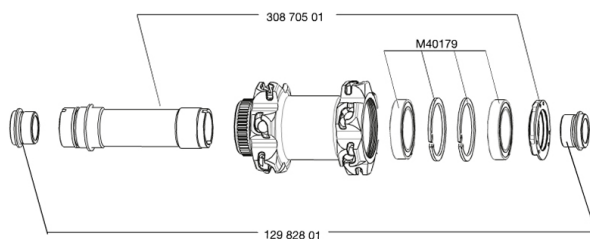

**RUEDAS REFERENCIAS**

129545 CROSSMAX STDISCO12CLFRT15mm 129581 CROSSMAX STD 012 CL PR 15mm

**RIMS**

&NBSP;:

30861610	FRONT CROSSMAX ST RIM 12
----------	--------------------------

**SPOKES**

30864501	14 SPOKES M7/7 BLK FRT CROSSMAX ST/SX 12 261,5mm
----------	--

**HUB SHELLS**

M40179	FRONT BEARING 25x37x7 20mm AXLE
30870501	FRONT AXLE 20mm CROSSMAX ST/SX + DEEMAX ULTI 2012

**ADAPTERS**

12982801	15mm ADAPTER KIT - 2012 WHEELS
----------	--------------------------------

# *Crossmax ST Center lock 12*