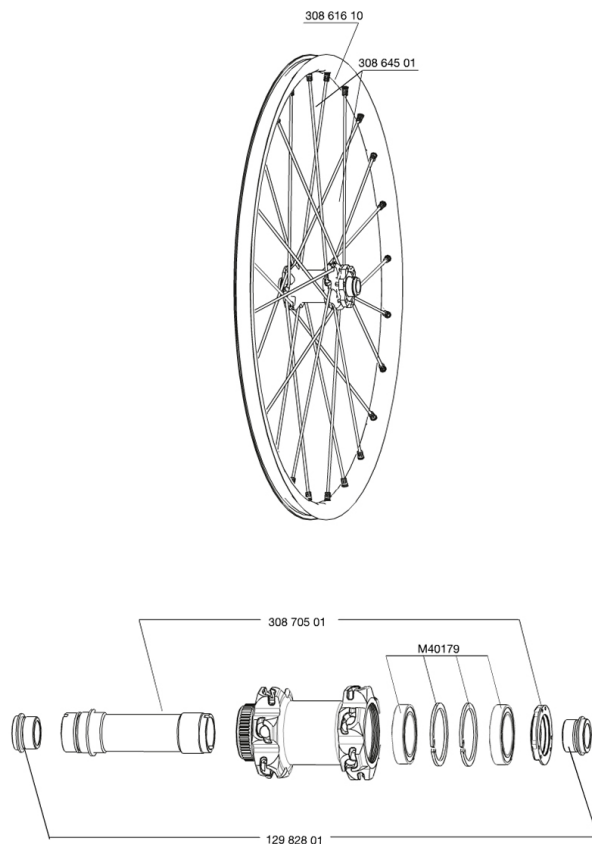

**REFERENZE RUOTE**

129545	CROSSMAX STDISCO12CLFRT15mm	129581	CROSSMAX STD 012 CL PR 15mm
--------	-----------------------------	--------	-----------------------------

**RIMS**

&NBSP;:

30861610	FRONT CROSSMAX ST RIM 12
----------	--------------------------

**SPOKES**

30864501	14 SPOKES M7/7 BLK FRT CROSSMAX ST/SX 12 261,5mm
----------	--

**HUB SHELLS**

30870501	FRONT AXLE 20mm CROSSMAX ST/SX + DEEMAX ULTI 2012
M40179	FRONT BEARING 25x37x7 20mm AXLE

**ADAPTERS**

12982801	15mm ADAPTER KIT - 2012 WHEELS
----------	--------------------------------

## *Specifications*

PESI RUOTE