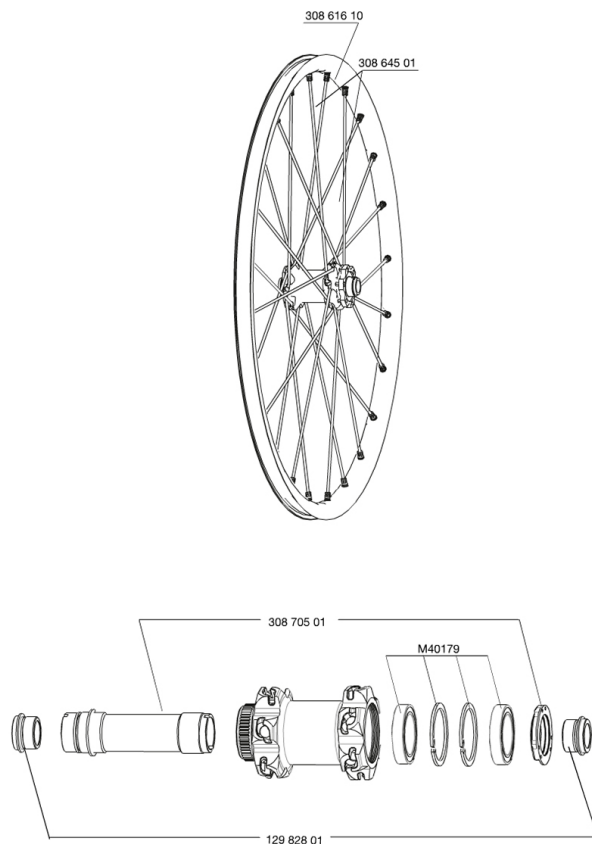

REFERENZE RUOTE

129545	CROSSMAX STDISCO12CLFRT15mm	129581	CROSSMAX STD 012 CL PR 15mm
--------	-----------------------------	--------	-----------------------------

RIMS

&NBSP;:

30861610	FRONT CROSSMAX ST RIM 12
----------	--------------------------

SPOKES

30864501	14 SPOKES M7/7 BLK FRT CROSSMAX ST/SX 12 261,5mm
----------	--

HUB SHELLS

M40179	FRONT BEARING 25x37x7 20mm AXLE
30870501	FRONT AXLE 20mm CROSSMAX ST/SX + DEEMAX ULTI 2012

ADAPTERS

12982801	15mm ADAPTER KIT - 2012 WHEELS
----------	--------------------------------

MAVIC *Crossmax ST Center lock 12****Specifications***

PESI RUOTE