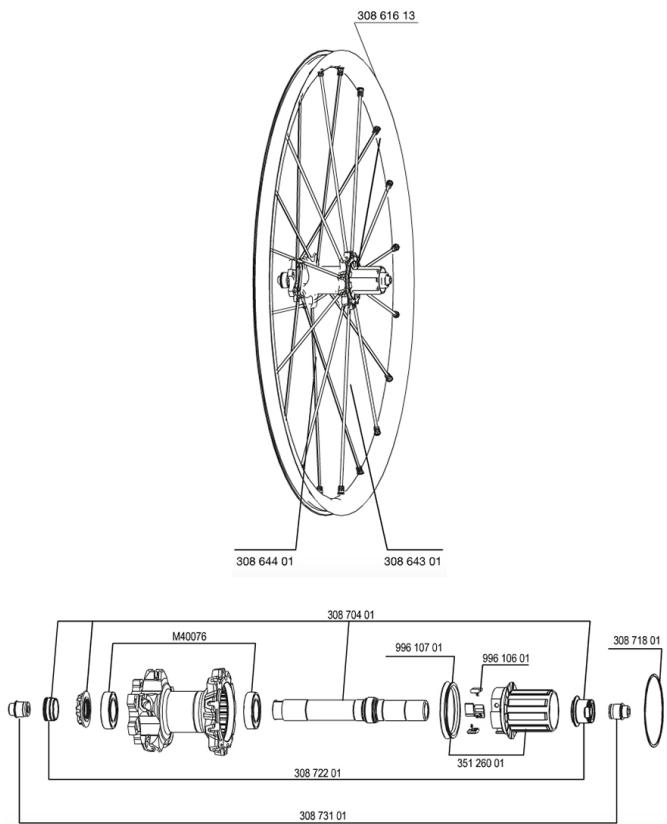

**RÉFÉRENCES ROUES**

127795 CROSSMAX STDISC012DCLRR12mm 129581 CROSSMAX STD 012 CL PR 15mm

**JANTES**

&nbsp;:

30861613	REAR CROSSMAX ST RIM 12
----------	-------------------------

**RAYONS**

30864301	11 SPOKES M7/7 BLK DRV CROSSMAX ST 12 239mm
30864401	10 SPOKES M7/7 BLK OPP.DRV CROSSMAX ST 12 269mm

**MOYEUX**

30870401	REAR AXLE KIT ITS4 135mm D6T/DCL 2012
M40076	HUB BEARINGS 17x30x7 6903 x 2
99610701	JOINT A LEVRE ITS4
35126001	ITS-4 FREEWHEEL BODY + SEAL 2013 (WITHOUT PAWLS)
30871801	ELASTIC RING 56mm diam.
99610601	KIT CLIQUETS ITS4

**ADAPTATEURS**

30872201	FORK REST ITS-4 135mm REAR AXLE > 2012
30873101	2 REAR REDUCERS 12/9,5mm 2012 ITS4 HUB

# Crossmax ST Center lock 12

**Spécifications**  
POIDS ROUES