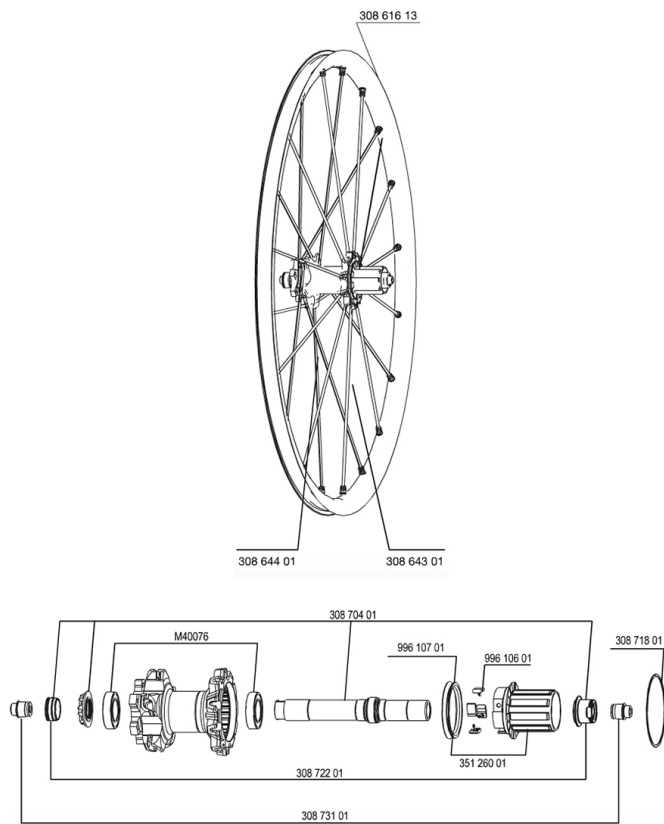

RÉFÉRENCES ROUES

127795 CROSSMAX STDISCO12DCLRR12mm 129581 CROSSMAX STD 012 CL PR 15mm

JANTES

 :

30861613	REAR CROSSMAX ST RIM 12
----------	-------------------------

RAYONS

30864401	10 SPOKES M7/7 BLK OPP.DRV CROSSMAX ST 12 269mm
30864301	11 SPOKES M7/7 BLK DRV CROSSMAX ST 12 239mm

MOYEUX

35126001	ITS-4 FREEWHEEL BODY + SEAL 2013 (WITHOUT PAWLS)
30871801	ELASTIC RING 56mm diam.
99610601	KIT CLIQUETS ITS4
30870401	REAR AXLE KIT ITS4 135mm D6T/DCL 2012
M40076	HUB BEARINGS 17x30x7 6903 x 2
99610701	JOINT A LEVRE ITS4

ADAPTATEURS

30873101	2 REAR REDUCERS 12/9,5mm 2012 ITS4 HUB
30872201	FORK REST ITS-4 135mm REAR AXLE > 2012

Crossmax ST Center lock 12

Spécifications

POIDS ROUES